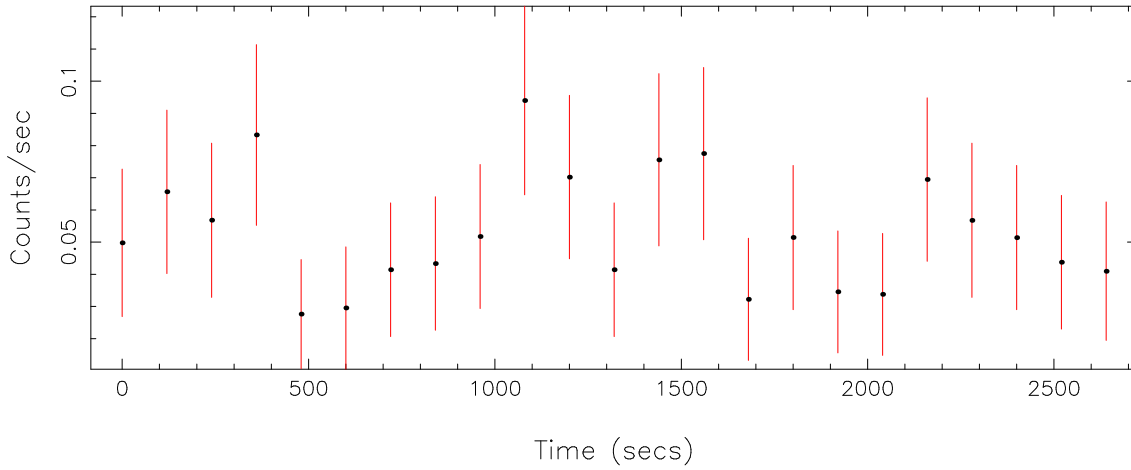

Filename: product/P0655343833M1S002SRCTSR8001.FIT
 Obs. ID: 0655343833 (CFHTLS-W1)
 Exp ID: M1S002
 Source no.: 1
 Source RA_corr: 2:31:53.96 (J2000)
 Source Dec_corr: -4:51:7.6 (J2000)
 Time series bin size: 120 secs
 Plotted bin size: 120 secs
 Time series start (MJD): 55581.8077947

Background subtracted time series

Mean Rate= 0.05314026

Background time series

Mean Rate= 8.46726×10^{-3}

GTI time series (histogram) and fractional exposure values (blue points)