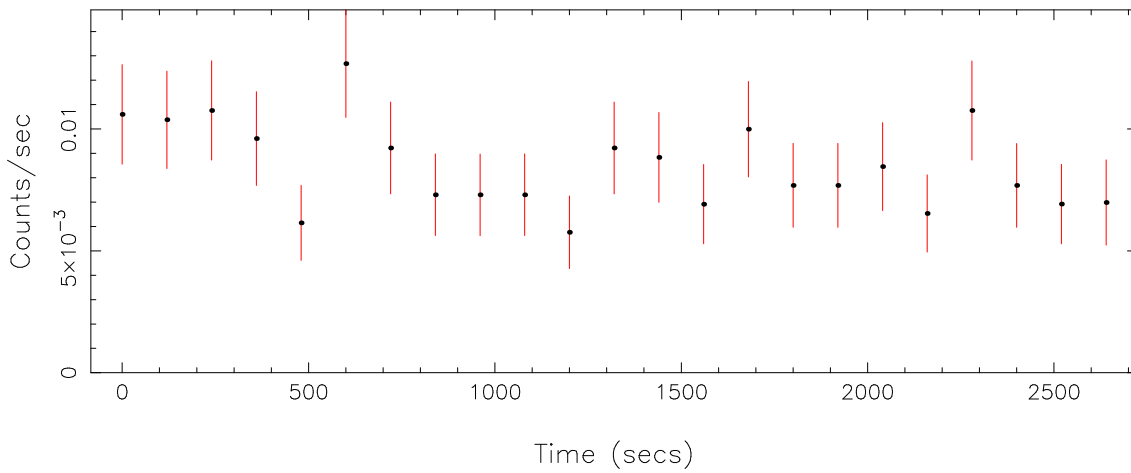

Filename: product/P0655343833M1S002SRCTSR8001.FIT
 Obs. ID: 0655343833 (CFHTLS-W1)
 Exp ID: M1S002
 Source no.: 1
 Source RA_corr: 2:31:53.96 (J2000)
 Source Dec_corr: -4:51:7.6 (J2000)
 Time series bin size: 120 secs
 Plotted bin size: 120 secs
 Time series start (MJD): 55581.8077947

Background subtracted time series

Mean Rate= 0.05314026

Background time series

Mean Rate= 8.46726×10^{-3}

GTI time series (histogram) and fractional exposure values (blue points)