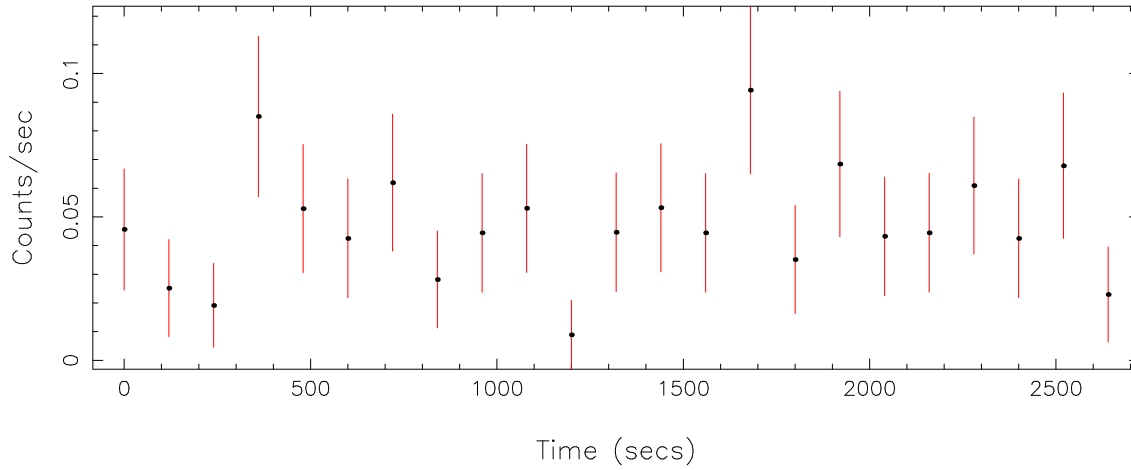

Filename: product/P0655343833M2S003SRCTSR8001.FIT

Obs. ID: 0655343833 (CFHTLS-W1)

Exp ID: M2S003

Source no.: 1

Source RA\_corr: 2:31:53.96 (J2000)

Source Dec\_corr: -4:51:7.6 (J2000)

Time series bin size: 120 secs

Plotted bin size: 120 secs

Time series start (MJD): 55581.8077929

Background subtracted time series

Mean Rate= 0.04734668

Background time series

Mean Rate=  $6.79219 \times 10^{-3}$

GTI time series (histogram) and fractional exposure values (blue points)