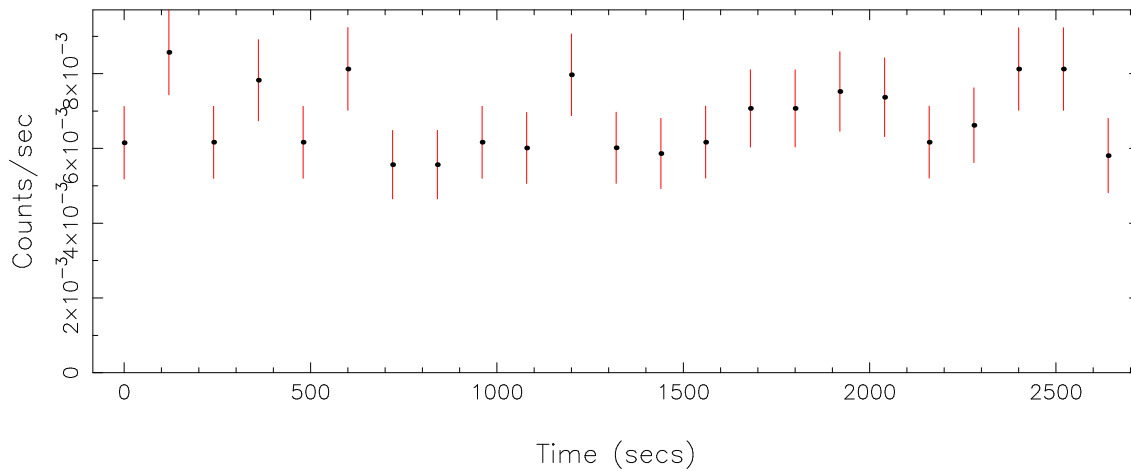

Plotted bin size: 120 secs

Time series start (MJD): 55581.8077929

Background subtracted time series

Mean Rate= 0.04734668

Background time series

Mean Rate=  $6.79219 \times 10^{-3}$

GTI time series (histogram) and fractional exposure values (blue points)