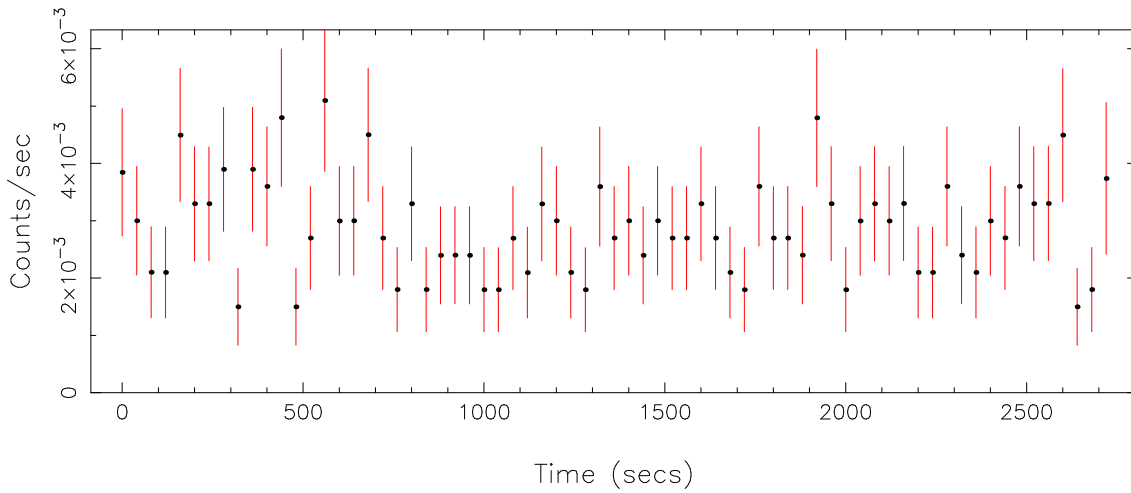

Filename: product/P0655343833M2S003SRCTSR8003.FIT  
 Obs. ID: 0655343833 (CFHTLS-W1)  
 Exp ID: M2S003  
 Source no.: 3  
 Source RA\_corr: 2:31:41.34 (J2000)  
 Source Dec\_corr: -4:52:54.8 (J2000)  
 Time series bin size: 40 secs  
 Plotted bin size: 40 secs  
 Time series start (MJD): 55581.8073300

Background subtracted time series

Mean Rate= 0.01661497

Background time series

Mean Rate=  $2.87706 \times 10^{-3}$

GTI time series (histogram) and fractional exposure values (blue points)