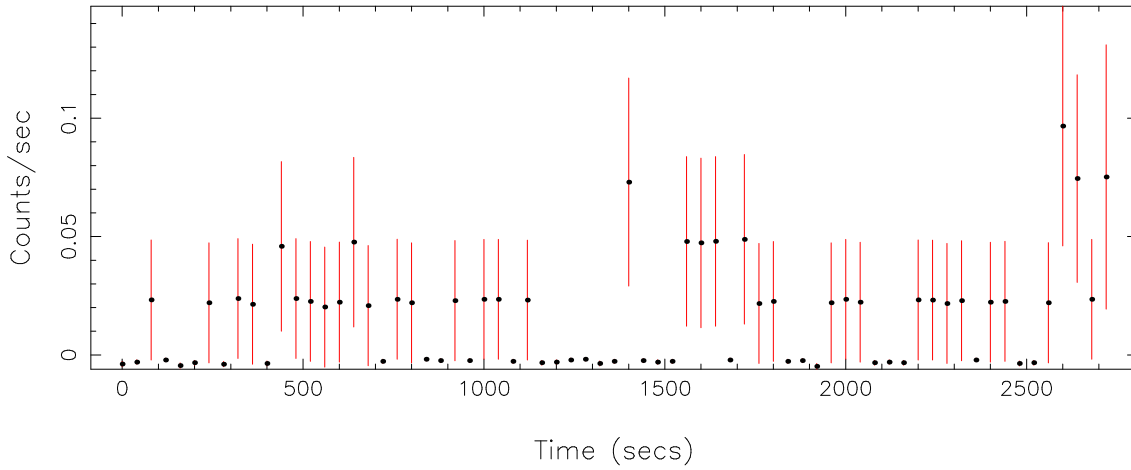

Filename: product/P0655343833M2S003SRCTSR8003.FIT  
 Obs. ID: 0655343833 (CFHTLS-W1)  
 Exp ID: M2S003  
 Source no.: 3  
 Source RA\_corr: 2:31:41.34 (J2000)  
 Source Dec\_corr: -4:52:54.8 (J2000)  
 Time series bin size: 40 secs  
 Plotted bin size: 40 secs  
 Time series start (MJD): 55581.8073300

Background subtracted time series

Mean Rate= 0.01661497

Background time series

Mean Rate=  $2.87706 \times 10^{-3}$

GTI time series (histogram) and fractional exposure values (blue points)