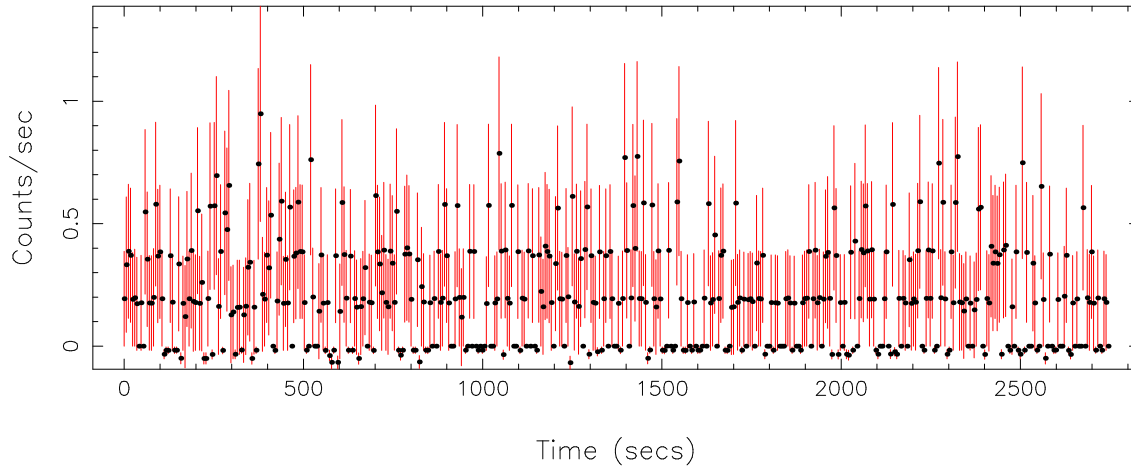

Filename: product/P0655343833PNS001SRCTSR8001.FIT

Obs. ID: 0655343833 (CFHTLS-W1)

Exp ID: PNS001

Source no.: 1

Source RA_corr: 2:31:53.96 (J2000)

Source Dec_corr: -4:51:7.6 (J2000)

Time series bin size: 1.46 secs

Plotted bin size: 5.84000015 secs

Time series start (MJD): 55581.8071415

Background subtracted time series

Mean Rate= 0.19826562

Background time series

Mean Rate= 0.01452625

GTI time series (histogram) and fractional exposure values (blue points)