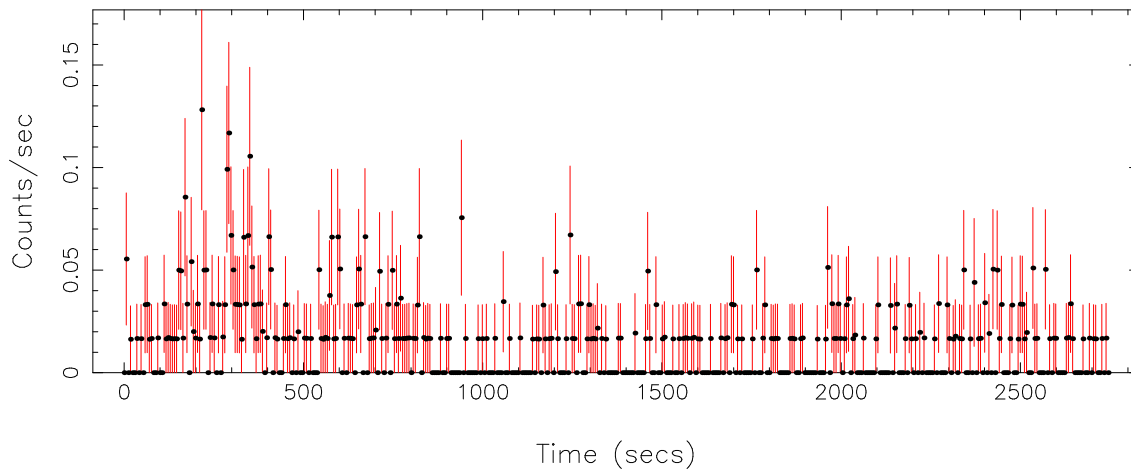

Plotted bin size: 5.84000015 secs

Time series start (MJD): 55581.8071415

Background subtracted time series

Mean Rate= 0.19826562

Background time series

Mean Rate= 0.01452625

GTI time series (histogram) and fractional exposure values (blue points)