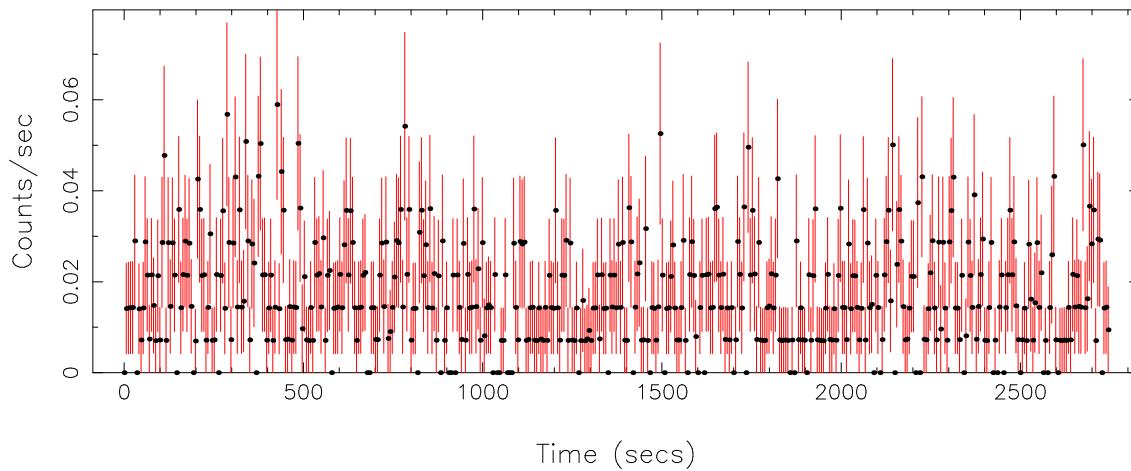

Plotted bin size: 5.84000015 secs

Time series start (MJD): 55581.8071415

Background subtracted time series

Mean Rate= 0.03394865

Background time series

Mean Rate= 0.01696202

GTI time series (histogram) and fractional exposure values (blue points)