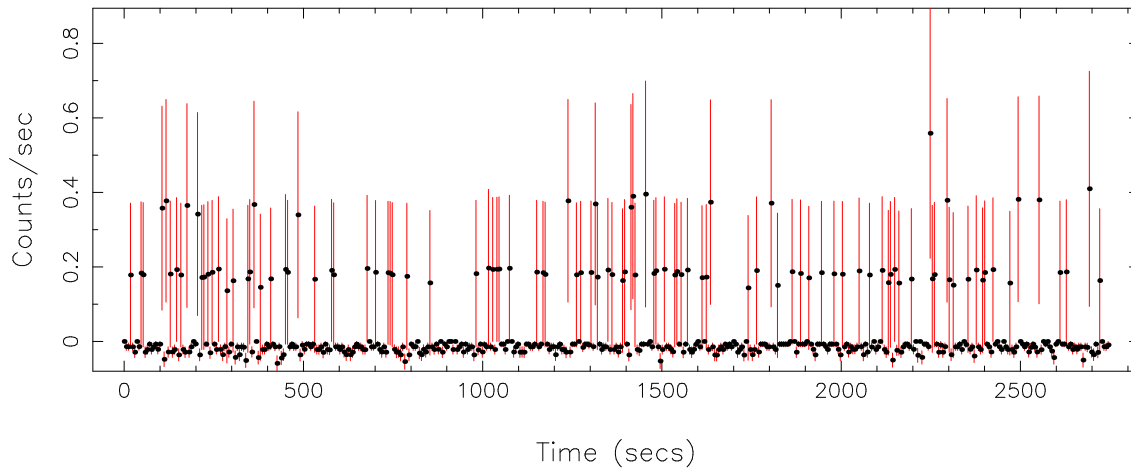

Filename: product/P0655343833PNS001SRCTSR8003.FIT

Obs. ID: 0655343833 (CFHTLS-W1)

Exp ID: PNS001

Source no.: 3

Source RA_corr: 2:31:41.34 (J2000)

Source Dec_corr: -4:52:54.8 (J2000)

Time series bin size: 1.46 secs

Plotted bin size: 5.84000015 secs

Time series start (MJD): 55581.8071415

Background subtracted time series

Mean Rate= 0.03394865

Background time series

Mean Rate= 0.01696202

GTI time series (histogram) and fractional exposure values (blue points)