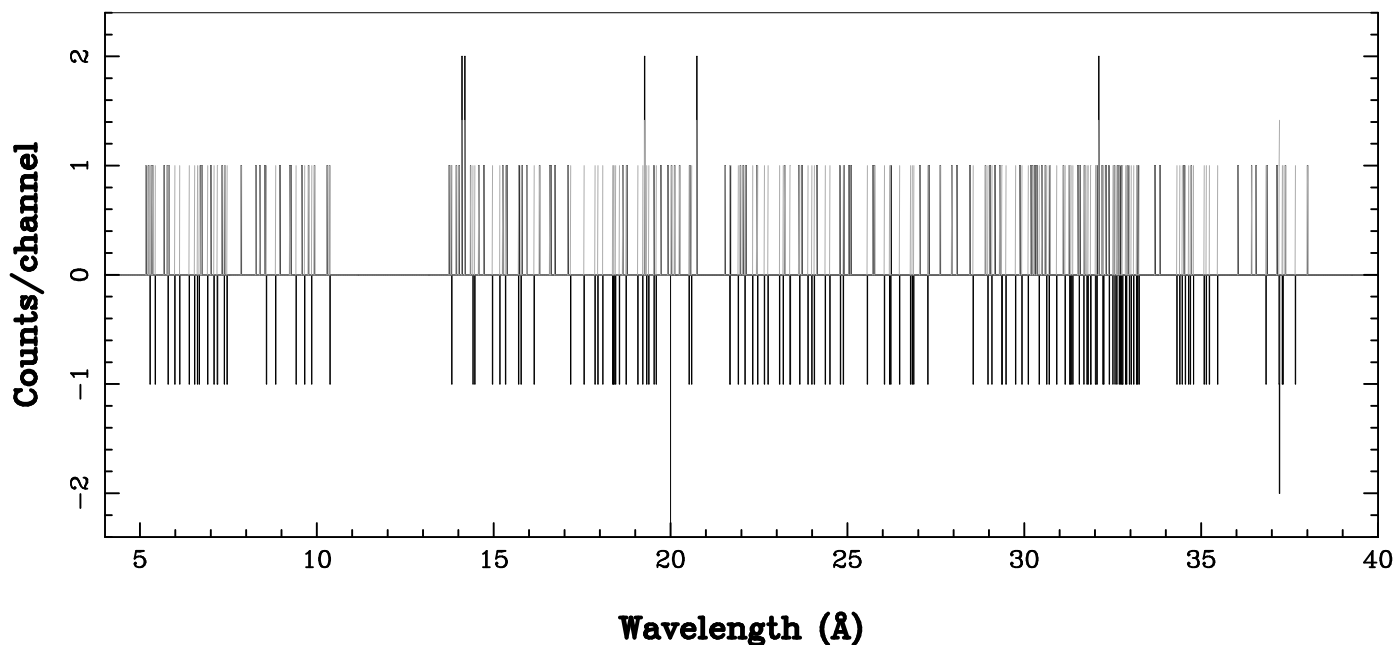

XMM - RGS1 - OBJECT: CFHTLS-W1 - RA: 37.96304 - DEC: -4.87708
OBS-ID: 0655343833 - EXP-ID: Indef - Exp. Time: 2737.82641601562
Key: - data - errors

DATE-OBS 2011-01-20T19:21:08
DATE-END 2011-01-20T20:06:56

SOURCE ID: 1 - SPECTRUM ORDER: 1
PROPOSAL

NET SPECTRUM, No rebinning

SOURCE ID: 1 - SPECTRUM ORDER: 2
PROPOSAL

NET SPECTRUM, No rebinning