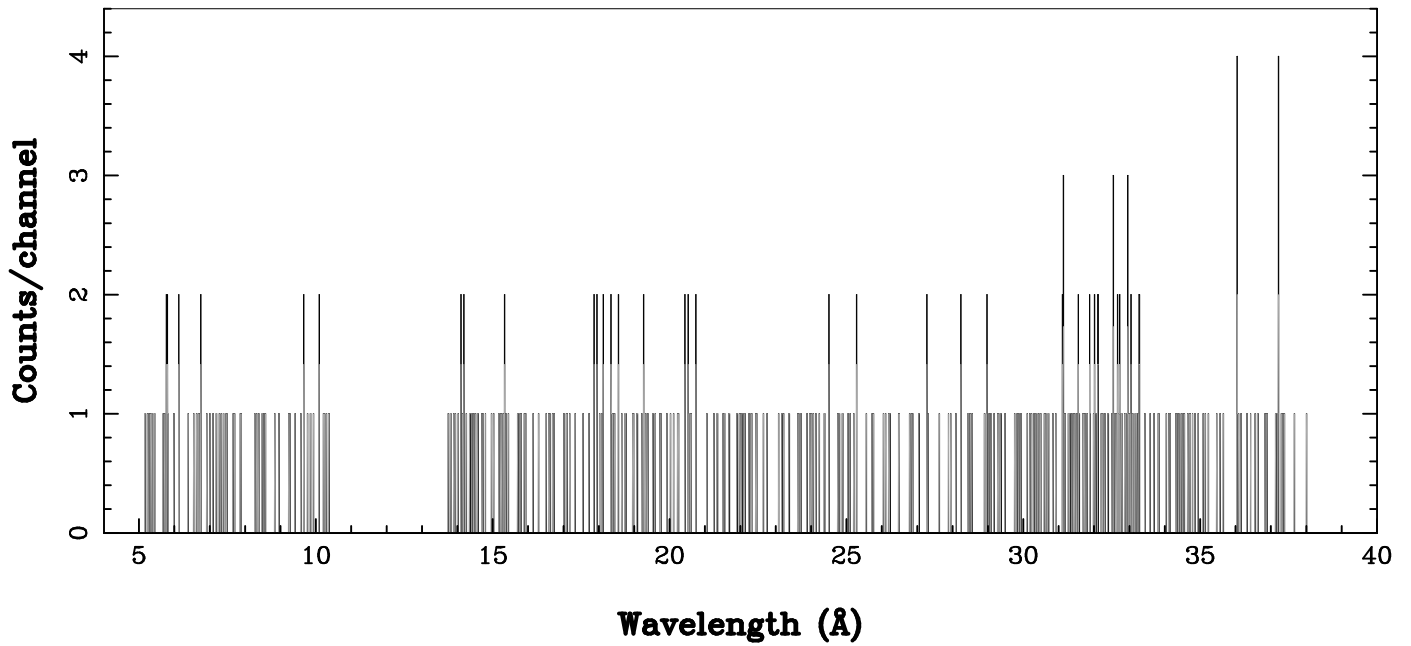

XMM - RGS1 - OBJECT: CFHTLS-W1 - RA: 37.96304 - DEC: -4.87708
OBS-ID: 0655343833 - EXP-ID: Indef - Exp. Time: 2737.82641601562
Key: - data - errors

DATE-OBS 2011-01-20T19:21:08
DATE-END 2011-01-20T20:06:56

SOURCE ID: 19 - SPECTRUM ORDER: 1
WHOLE_FIELD

SRC+BKG SPECTRUM, No rebinning

SOURCE ID: 19 - SPECTRUM ORDER: 2
WHOLE_FIELD

SRC+BKG SPECTRUM, No rebinning