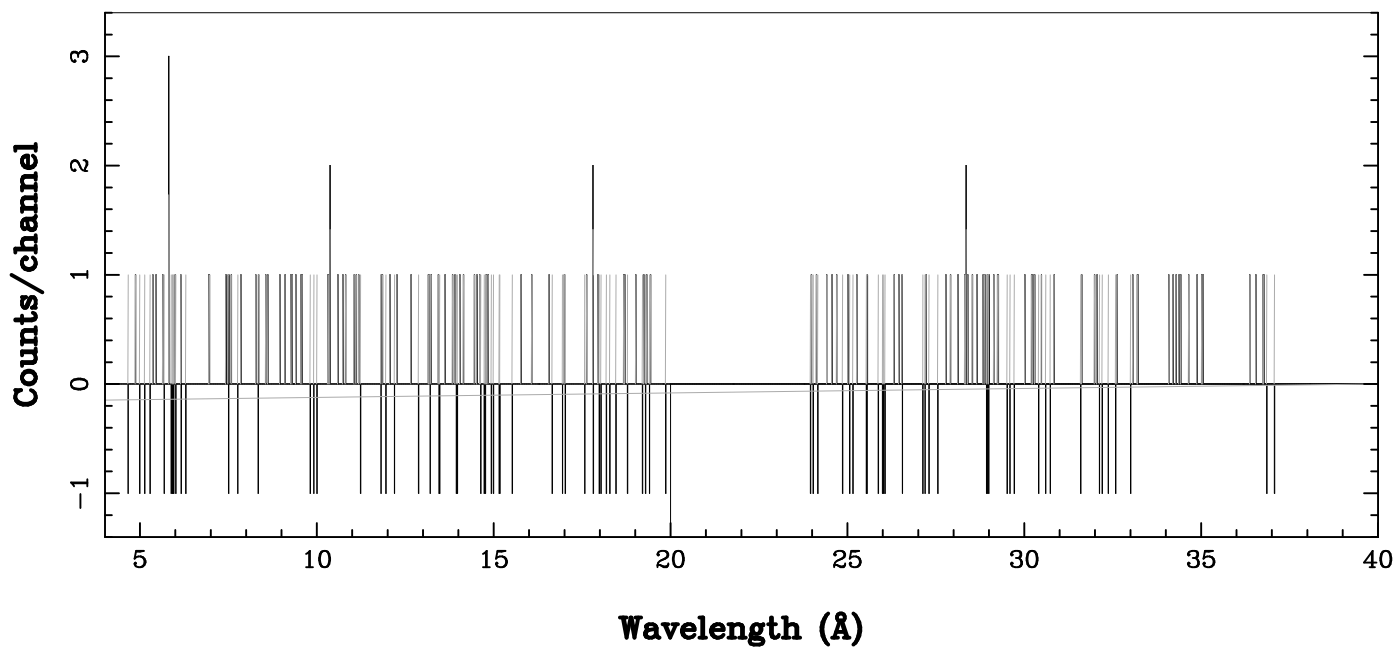

XMM - RGS2 - OBJECT: CFHTLS-W1 - RA: 37.96304 - DEC: -4.87708  
OBS-ID: 0655343833 - EXP-ID: Indef - Exp. Time: 2740.16015625  
Key: - data - errors

DATE-OBS 2011-01-20T19:21:08  
DATE-END 2011-01-20T20:06:56

SOURCE ID: 1 - SPECTRUM ORDER: 1  
PROPOSAL

NET SPECTRUM, No rebinning

SOURCE ID: 1 - SPECTRUM ORDER: 2  
PROPOSAL

NET SPECTRUM, No rebinning