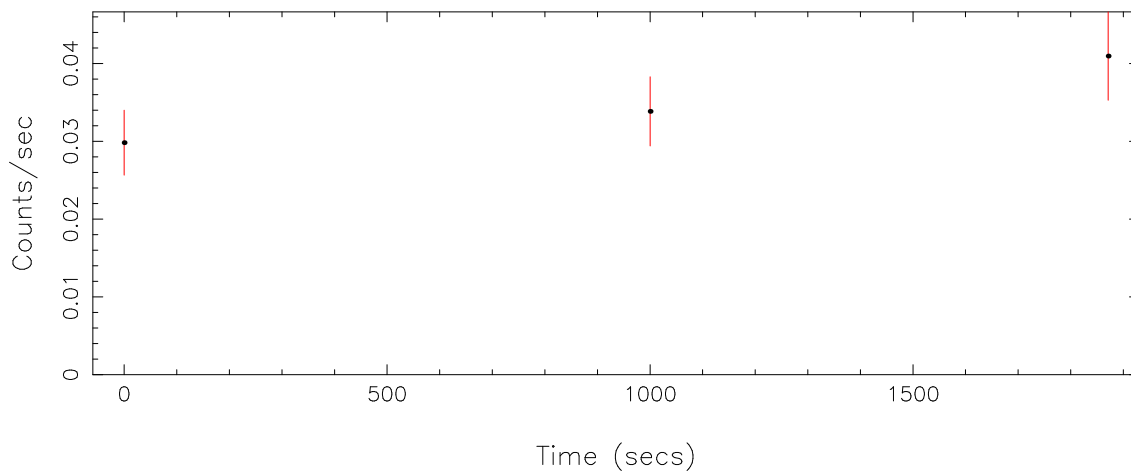

Plotted bin size: 1000 secs

Time series start (MJD): 55581.8129572

Background subtracted time series

Mean Rate= 0.04164593

Background time series

Mean Rate= 0.03488093

GTI time series (histogram) and fractional exposure values (blue points)