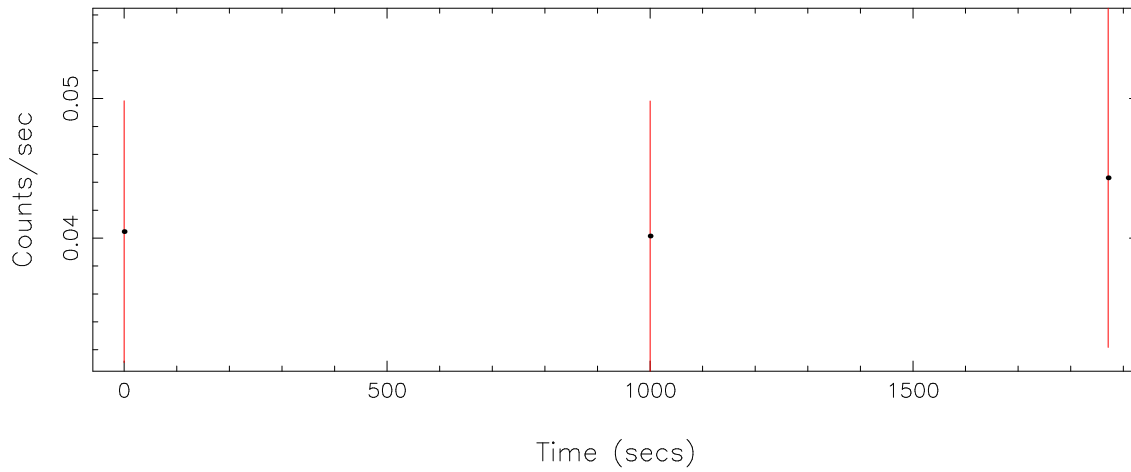

Filename: product/P0655343833R2S005SRCTSR0001.FIT

Obs. ID: 0655343833 (CFHTLS-W1)

Exp ID: RGS2005

Source no.: 1

Source RA_corr: 2:31:51.13 (J2000)

Source Dec_corr: -4:52:37.4 (J2000)

Time series bin size: 1000 secs

Plotted bin size: 1000 secs

Time series start (MJD): 55581.8129572

Background subtracted time series

Mean Rate= 0.04164593

Background time series

Mean Rate= 0.03488093

GTI time series (histogram) and fractional exposure values (blue points)