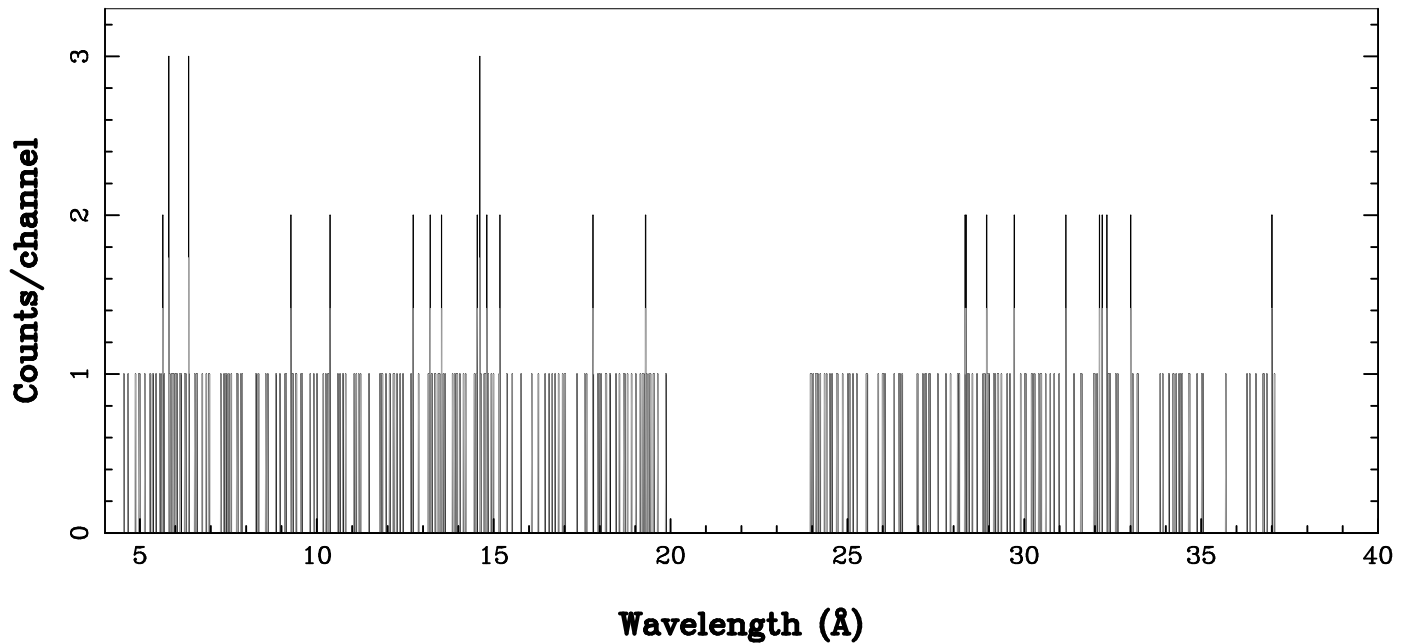

XMM - RGS2 - OBJECT: CFHTLS-W1 - RA: 37.96304 - DEC: -4.87708  
OBS-ID: 0655343833 - EXP-ID: Indef - Exp. Time: 2740.16015625  
Key: - data - errors

DATE-OBS 2011-01-20T19:21:08  
DATE-END 2011-01-20T20:06:56

SOURCE ID: 19 - SPECTRUM ORDER: 1  
WHOLE\_FIELD

SRC+BKG SPECTRUM, No rebinning

SOURCE ID: 19 - SPECTRUM ORDER: 2  
WHOLE\_FIELD

SRC+BKG SPECTRUM, No rebinning