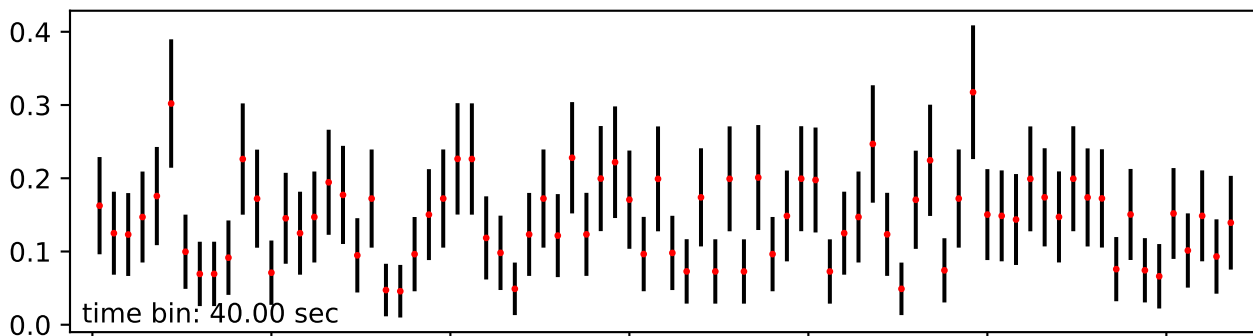

Merged TimeSeries

OBS_ID: 0655346841

EPIC SRCNUM: 1

RA,Dec: 22h15m42.2812s -00d36m09.9707s

EPN

EMOS1

EMOS2

RGS1+RGS2