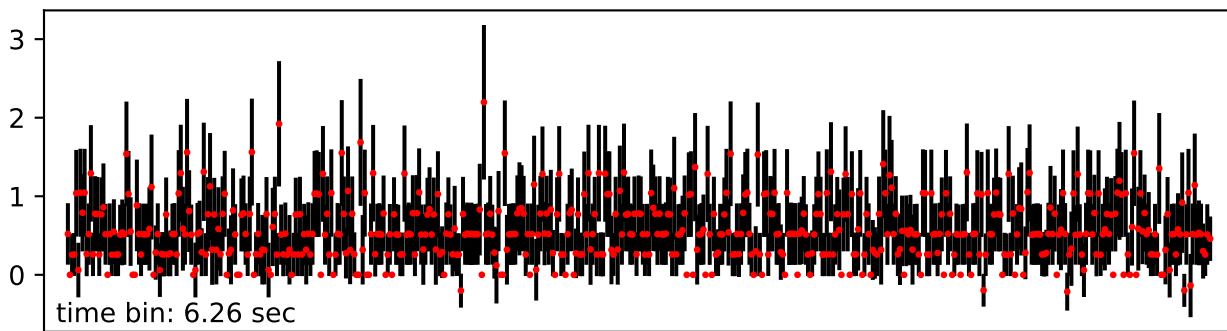

Merged TimeSeries

OBS_ID: 0655346841

EPIC SRCNUM: 1

RA,Dec: 22h15m42.2812s -00d36m09.9707s

EPN

EMOS1

EMOS2

RGS1+RGS2