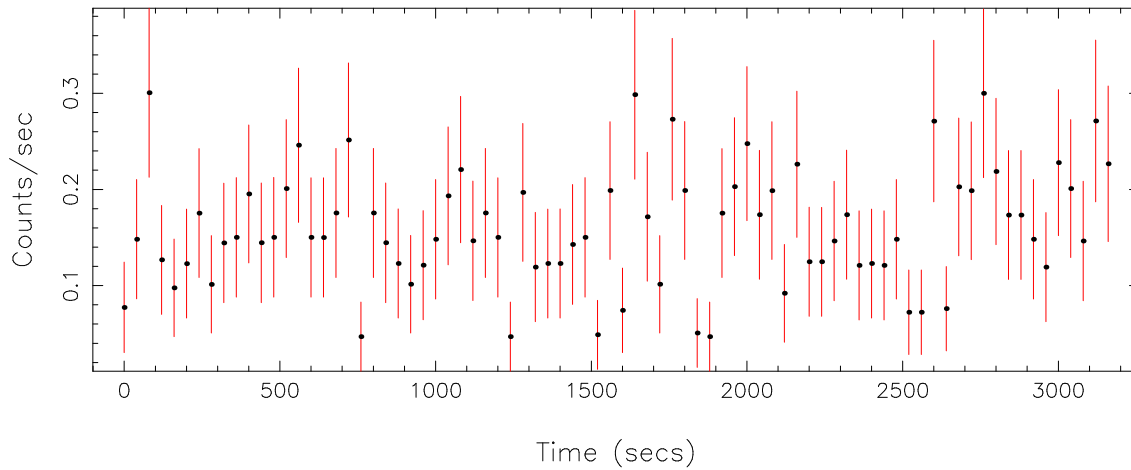

Filename: product/P0655346841M1S002SRCTSR8001.FIT

Obs. ID: 0655346841 (CFHTLS-W4)

Exp ID: M1S002

Source no.: 1

Source RA_corr: 22:15:42.29 (J2000)

Source Dec_corr: - 0:36:9.6 (J2000)

Time series bin size: 40 secs

Plotted bin size: 40 secs

Time series start (MJD): 55520.7163991

Background subtracted time series

Mean Rate= 0.15898147

Background time series

Mean Rate= 3.85829×10^{-3}

GTI time series (histogram) and fractional exposure values (blue points)