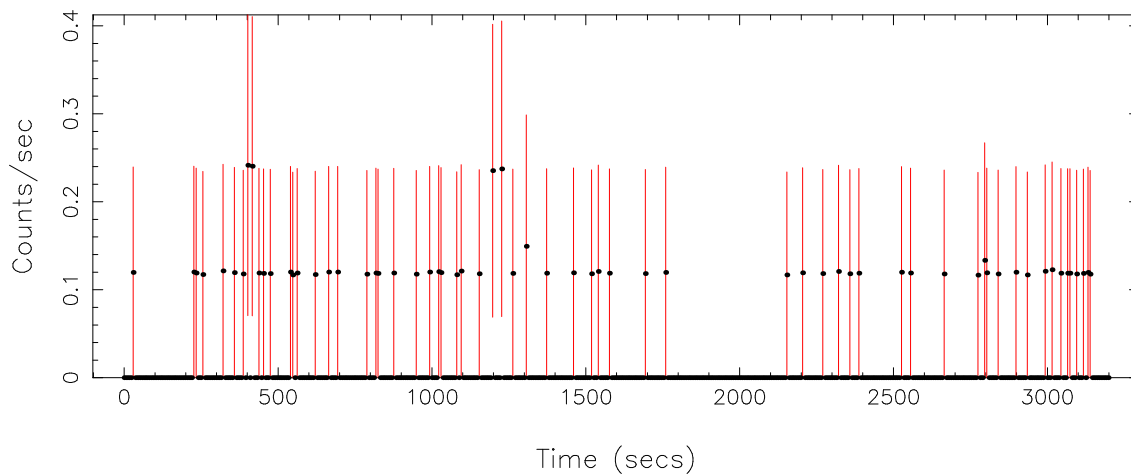

Plotted bin size: 7.30000019 secs

Time series start (MJD): 55520.7162244

Background subtracted time series

Mean Rate= 0.54524796

Background time series

Mean Rate= 0.01857096

GTI time series (histogram) and fractional exposure values (blue points)