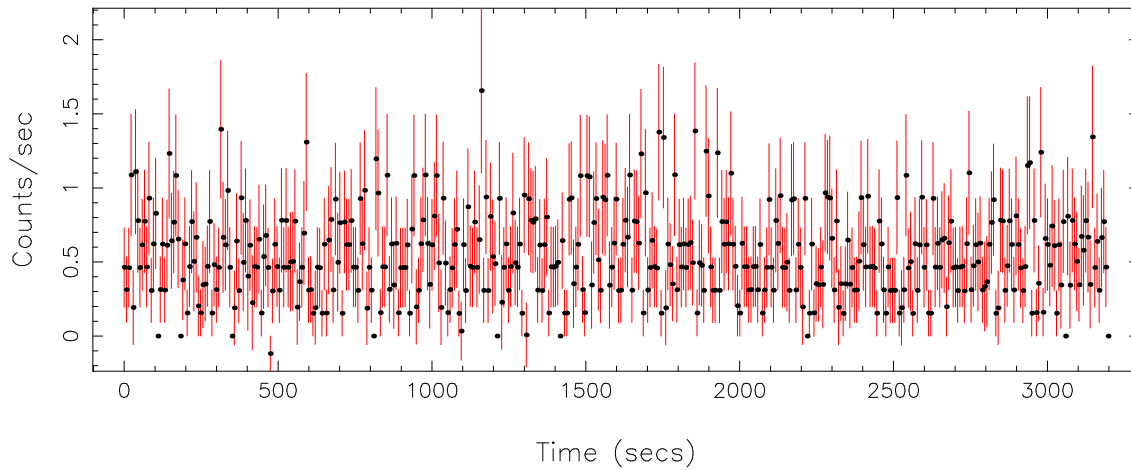

Filename: product/P0655346841PNS001SRCTSR8001.FIT

Obs. ID: 0655346841 (CFHTLS-W4)

Exp ID: PNS001

Source no.: 1

Source RA_corr: 22:15:42.29 (J2000)

Source Dec_corr: - 0:36:9.6 (J2000)

Time series bin size: 1.46 secs

Plotted bin size: 7.30000019 secs

Time series start (MJD): 55520.7162244

Background subtracted time series

Mean Rate= 0.54524796

Background time series

Mean Rate= 0.01857096

GTI time series (histogram) and fractional exposure values (blue points)