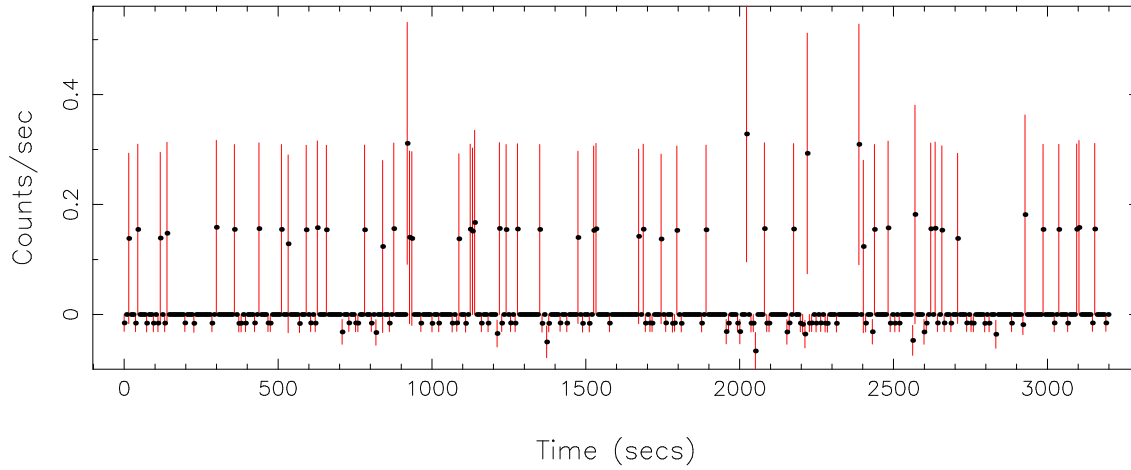

Filename: product/P0655346841PNS001SRCTSR8004.FIT

Obs. ID: 0655346841 (CFHTLS-W4)

Exp ID: PNS001

Source no.: 4

Source RA_corr: 22:16:19.25 (J2000)

Source Dec_corr: - 0:24:31.9 (J2000)

Time series bin size: 1.46 secs

Plotted bin size: 7.30000019 secs

Time series start (MJD): 55520.7162244

Background subtracted time series

Mean Rate= 0.01564023

Background time series

Mean Rate= 4.80431×10^{-3}

GTI time series (histogram) and fractional exposure values (blue points)