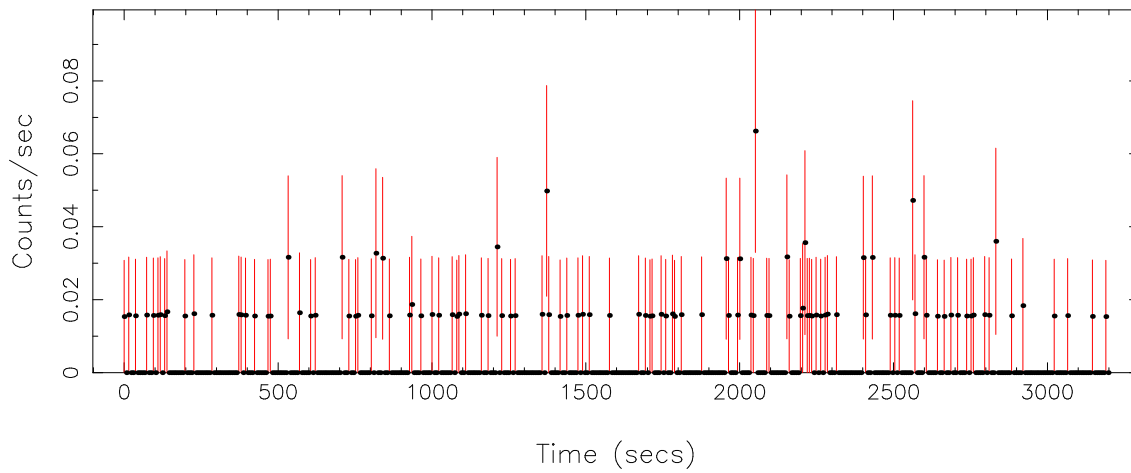

Plotted bin size: 7.30000019 secs

Time series start (MJD): 55520.7162244

Background subtracted time series

Mean Rate= 0.01564023

Background time series

Mean Rate= 4.80431×10^{-3}

GTI time series (histogram) and fractional exposure values (blue points)