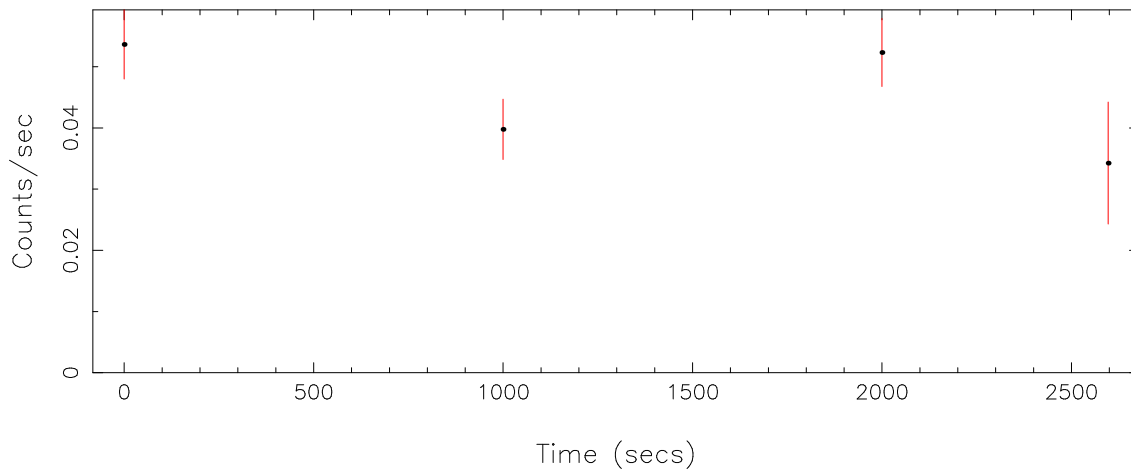

Plotted bin size: 1000 secs

Time series start (MJD): 55520.7220022

Background subtracted time series

Mean Rate= 0.01878532

Background time series

Mean Rate= 0.04499212

GTI time series (histogram) and fractional exposure values (blue points)