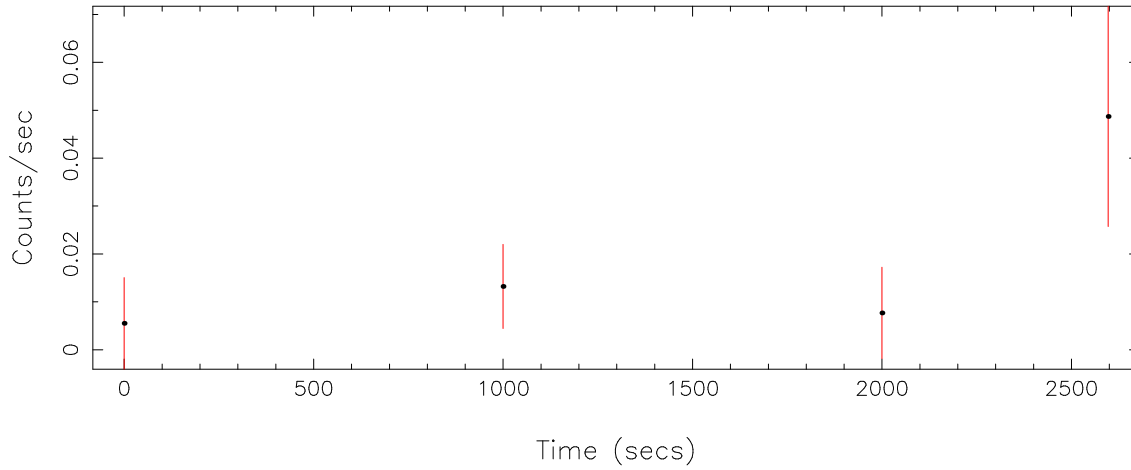

Filename: product/P0655346841R1S004SRCTSR0001.FIT

Obs. ID: 0655346841 (CFHTLS-W4)

Exp ID: RGS1004

Source no.: 1

Source RA_corr: 22:15:48.88 (J2000)

Source Dec_corr: - 0:36:51.2 (J2000)

Time series bin size: 1000 secs

Plotted bin size: 1000 secs

Time series start (MJD): 55520.7220022

Background subtracted time series

Mean Rate= 0.01878532

Background time series

Mean Rate= 0.04499212

GTI time series (histogram) and fractional exposure values (blue points)