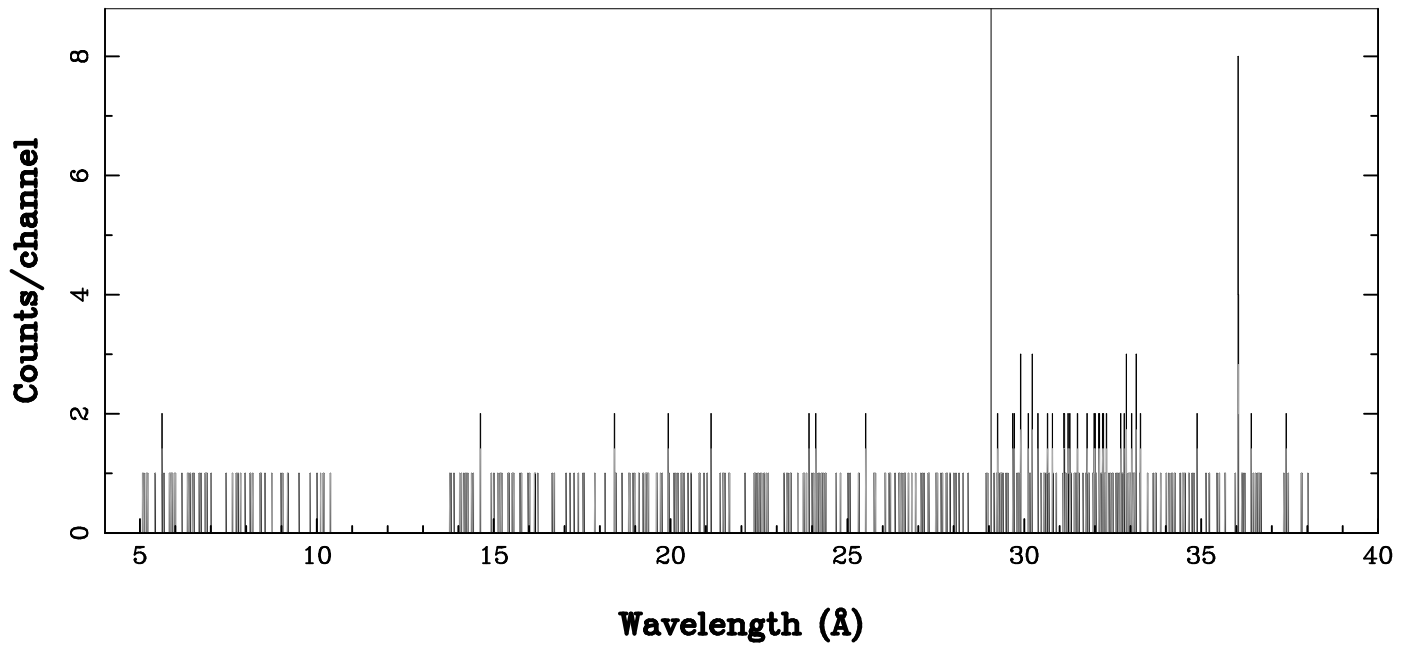

XMM - RGS1 - OBJECT: CFHTLS-W4 - RA: 333.9536 - DEC: -0.61422
OBS-ID: 0655346841 - EXP-ID: Indef - Exp. Time: 3186.71313476562
Key: - data - errors

DATE-OBS 2010-11-20T17:10:12
DATE-END 2010-11-20T18:03:29

SOURCE ID: 32 - SPECTRUM ORDER: 1
WHOLE_FIELD

SRC+BKG SPECTRUM, No rebinning

SOURCE ID: 32 - SPECTRUM ORDER: 2
WHOLE_FIELD

SRC+BKG SPECTRUM, No rebinning