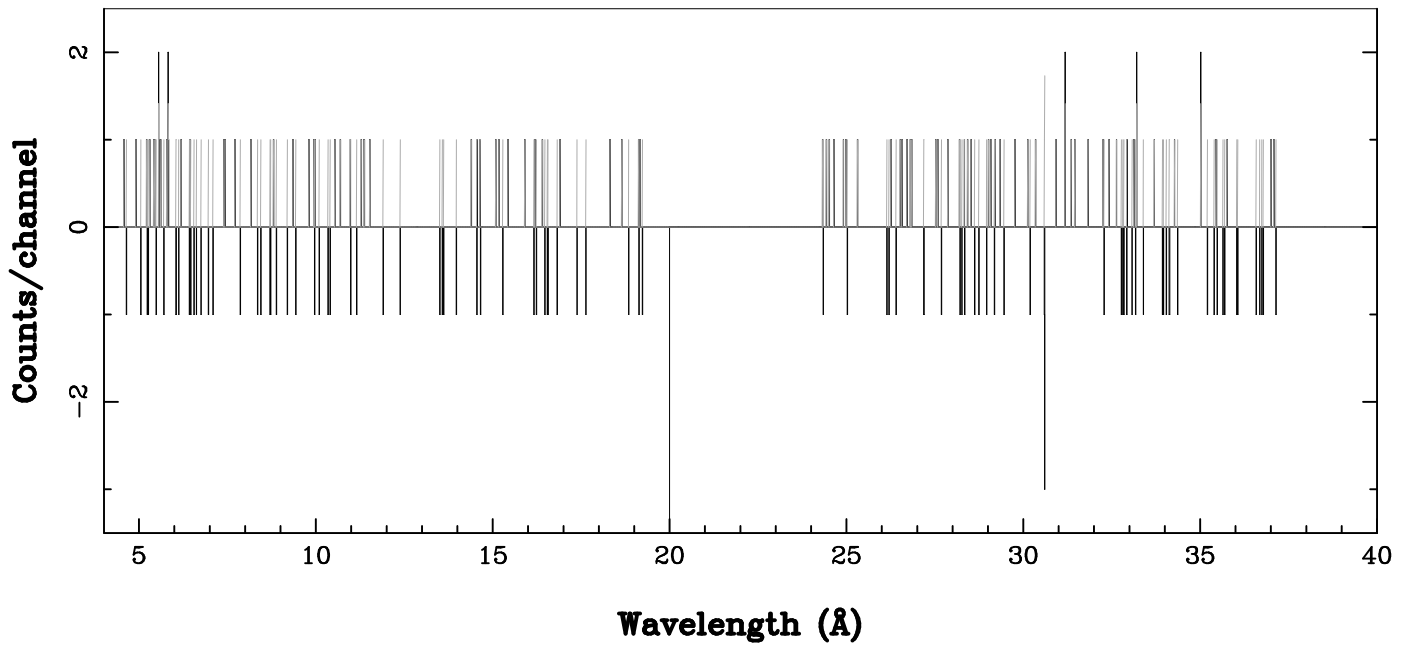

XMM - RGS2 - OBJECT: CFHTLS-W4 - RA: 333.9536 - DEC: -0.61422
OBS-ID: 0655346841 - EXP-ID: Indef - Exp. Time: 3183.21142578125
Key: - data - errors

DATE-OBS 2010-11-20T17:10:12
DATE-END 2010-11-20T18:03:29

SOURCE ID: 1 - SPECTRUM ORDER: 1
PROPOSAL

NET SPECTRUM, No rebinning

SOURCE ID: 1 - SPECTRUM ORDER: 2
PROPOSAL

NET SPECTRUM, No rebinning