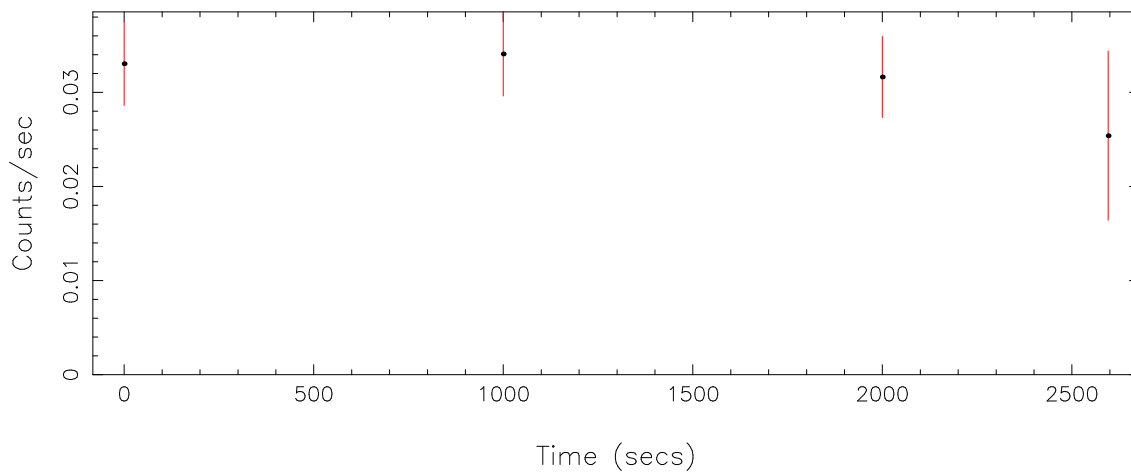

Plotted bin size: 1000 secs

Time series start (MJD): 55520.7220262

Background subtracted time series

Mean Rate= 0.01746035

Background time series

Mean Rate= 0.03103833

GTI time series (histogram) and fractional exposure values (blue points)