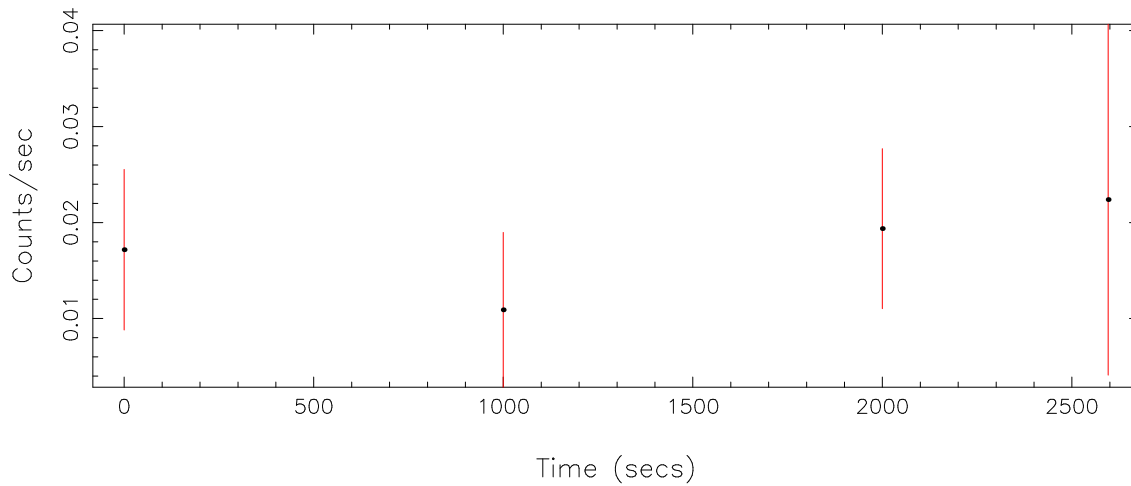

Filename: product/P0655346841R2S005SRCTSR0001.FIT

Obs. ID: 0655346841 (CFHTLS-W4)

Exp ID: RGS2005

Source no.: 1

Source RA_corr: 22:15:48.88 (J2000)

Source Dec_corr: - 0:36:51.2 (J2000)

Time series bin size: 1000 secs

Plotted bin size: 1000 secs

Time series start (MJD): 55520.7220262

Background subtracted time series

Mean Rate= 0.01746035

Background time series

Mean Rate= 0.03103833

GTI time series (histogram) and fractional exposure values (blue points)