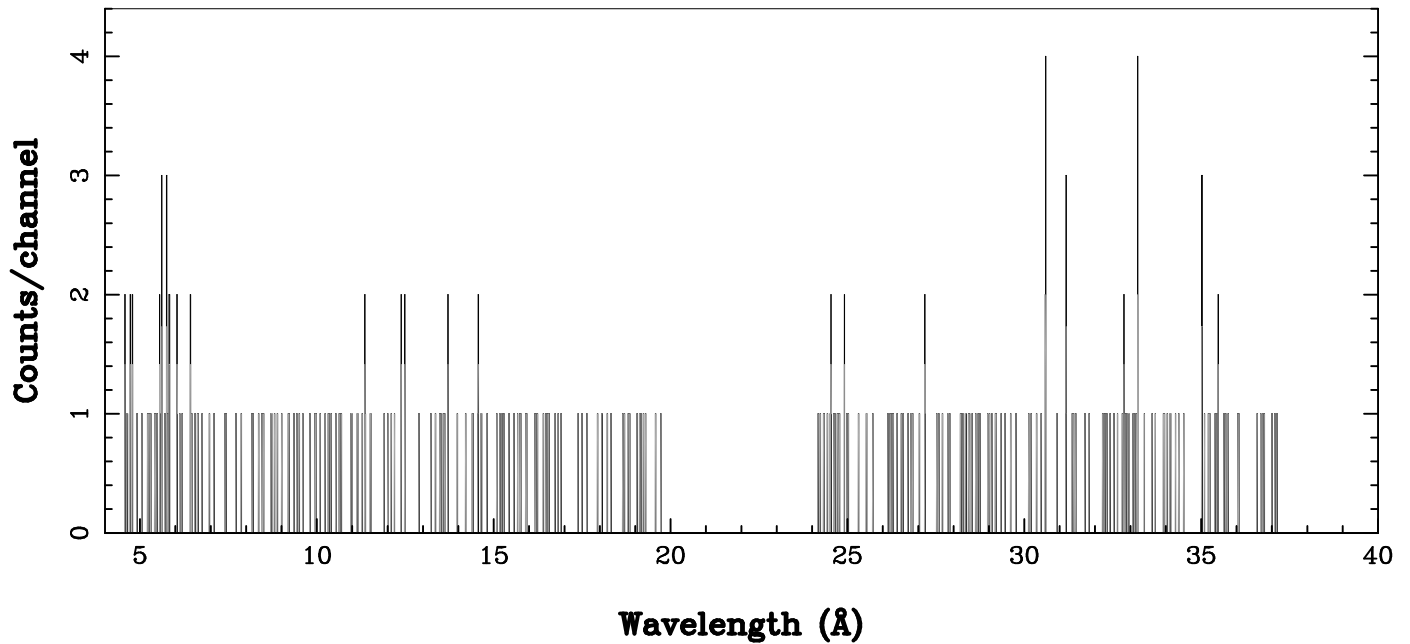

XMM - RGS2 - OBJECT: CFHTLS-W4 - RA: 333.9536 - DEC: -0.61422
OBS-ID: 0655346841 - EXP-ID: Indef - Exp. Time: 3183.21142578125
Key: - data - errors

DATE-OBS 2010-11-20T17:10:12
DATE-END 2010-11-20T18:03:29

SOURCE ID: 32 - SPECTRUM ORDER: 1
WHOLE_FIELD

SRC+BKG SPECTRUM, No rebinning

SOURCE ID: 32 - SPECTRUM ORDER: 2
WHOLE_FIELD

SRC+BKG SPECTRUM, No rebinning