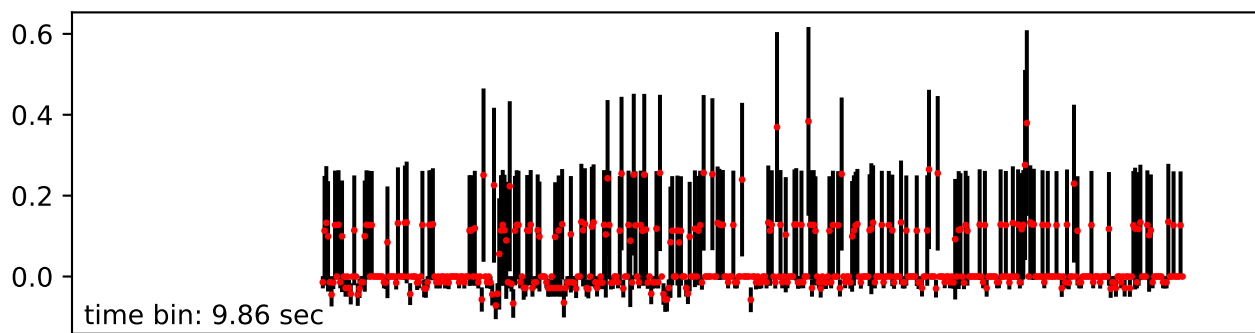

# Merged TimeSeries

OBS\_ID: 0741031501

EPIC SRCNUM: 2

RA,Dec: 12h52m44.4857s +54d22m51.1662s

EPN

EMOS1

EMOS2

RGS1+RGS2