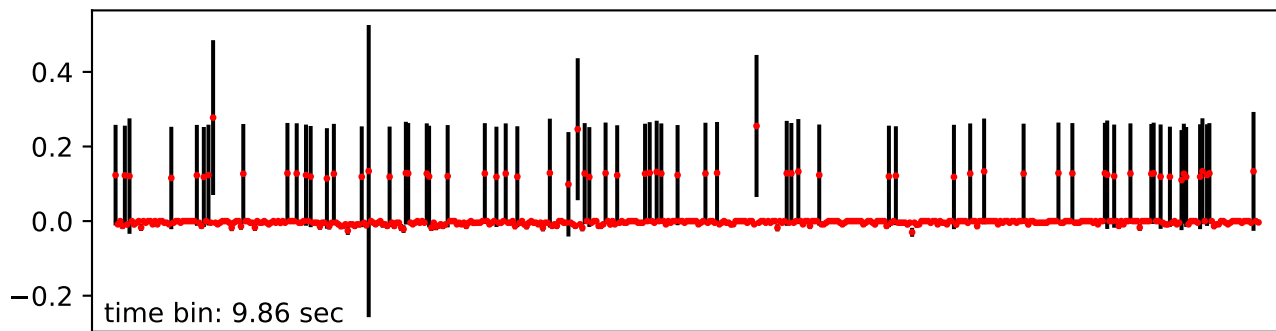

# Merged TimeSeries

OBS\_ID: 0741031501

EPIC SRCNUM: 4

RA,Dec: 12h52m28.6995s +54d23m56.6525s

EPN

EMOS1

EMOS2

RGS1+RGS2