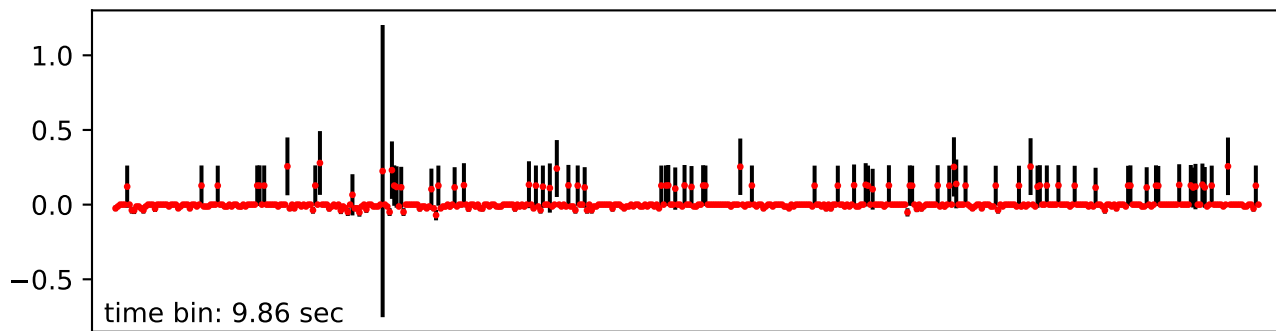

Merged TimeSeries

OBS_ID: 0741031501

EPIC SRCNUM: 5

RA,Dec: 12h51m22.3006s +54d17m33.4966s

EPN

EMOS1

EMOS2

RGS1+RGS2