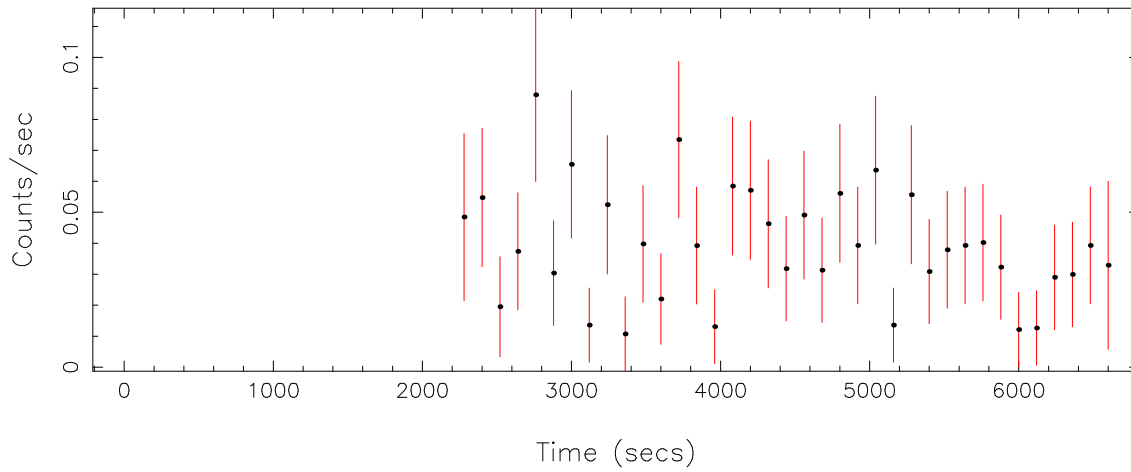

Filename: product/P0741031501M1S001SRCTSR8001.FIT

Obs. ID: 0741031501 (SDSS125139.0)

Exp ID: M1S001

Source no.: 1

Source RA\_corr: 12:51:39.05 (J2000)

Source Dec\_corr: 54:27:57.9 (J2000)

Time series bin size: 120 secs

Plotted bin size: 120 secs

Time series start (MJD): 57009.5140179

Background subtracted time series

Mean Rate= 0.03910347

Background time series

Mean Rate=  $3.50188 \times 10^{-3}$

GTI time series (histogram) and fractional exposure values (blue points)