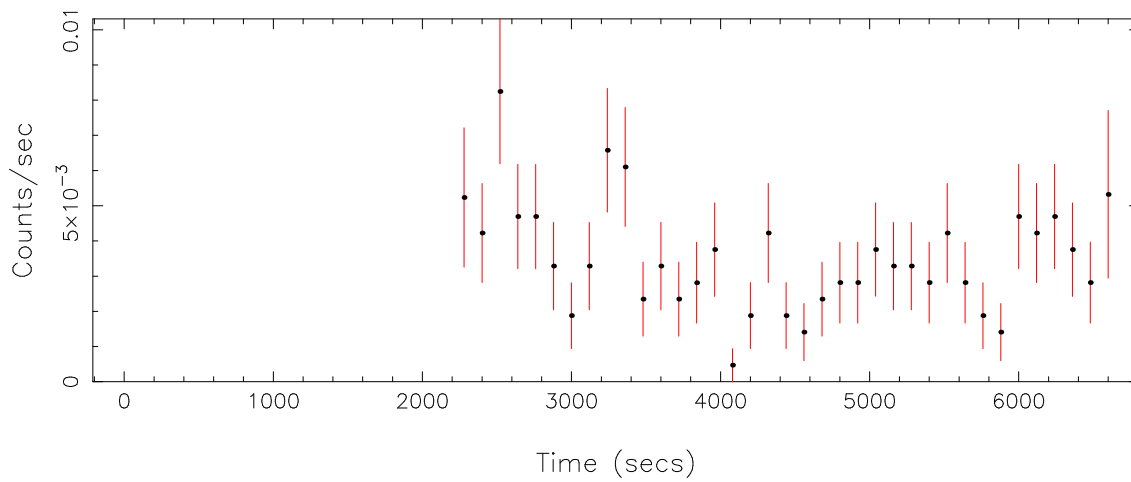

Plotted bin size: 120 secs

Time series start (MJD): 57009.5140179

Background subtracted time series

Mean Rate= 0.03910347

Background time series

Mean Rate=  $3.50188 \times 10^{-3}$

GTI time series (histogram) and fractional exposure values (blue points)