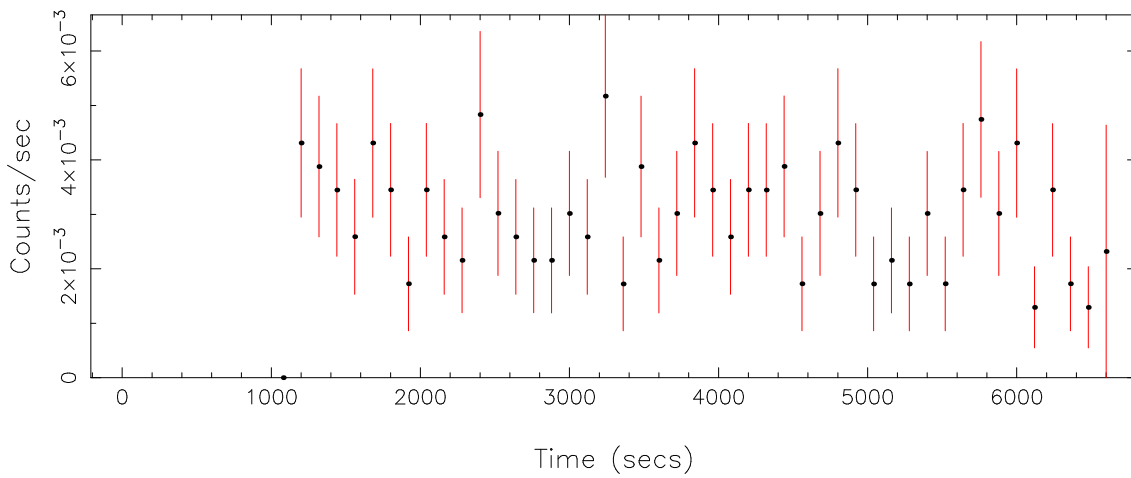

Filename: product/P0741031501M2S002SRCTSR8001.FIT  
 Obs. ID: 0741031501 (SDSS125139.0)  
 Exp ID: M2S002  
 Source no.: 1  
 Source RA\_corr: 12:51:39.05 (J2000)  
 Source Dec\_corr: 54:27:57.9 (J2000)  
 Time series bin size: 120 secs  
 Plotted bin size: 120 secs  
 Time series start (MJD): 57009.5144138

Background subtracted time series

Mean Rate= 0.03496087

Background time series

Mean Rate=  $2.93137 \times 10^{-3}$

GTI time series (histogram) and fractional exposure values (blue points)