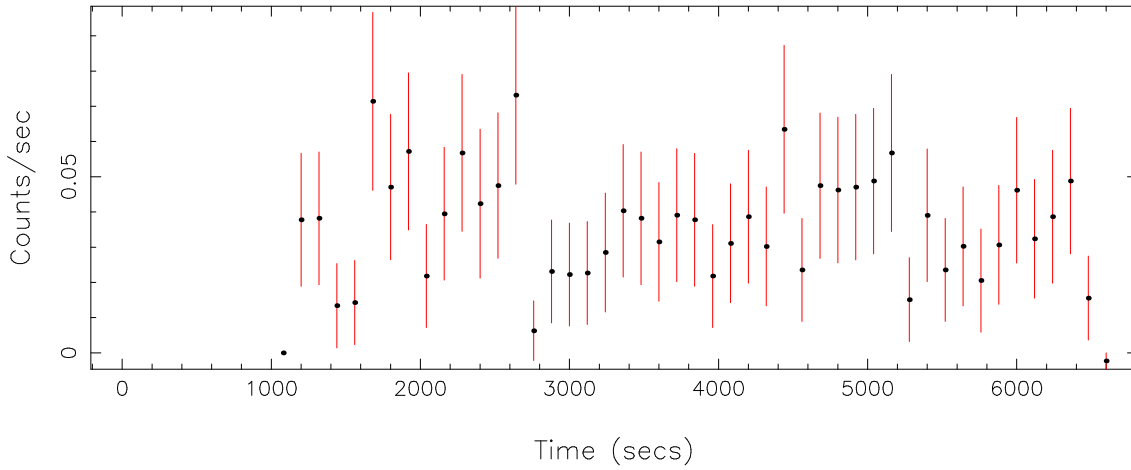

Filename: product/P0741031501M2S002SRCTSR8001.FIT  
 Obs. ID: 0741031501 (SDSS125139.0)  
 Exp ID: M2S002  
 Source no.: 1  
 Source RA\_corr: 12:51:39.05 (J2000)  
 Source Dec\_corr: 54:27:57.9 (J2000)  
 Time series bin size: 120 secs  
 Plotted bin size: 120 secs  
 Time series start (MJD): 57009.5144138

Background subtracted time series

Mean Rate= 0.03496087

Background time series

Mean Rate=  $2.93137 \times 10^{-3}$

GTI time series (histogram) and fractional exposure values (blue points)