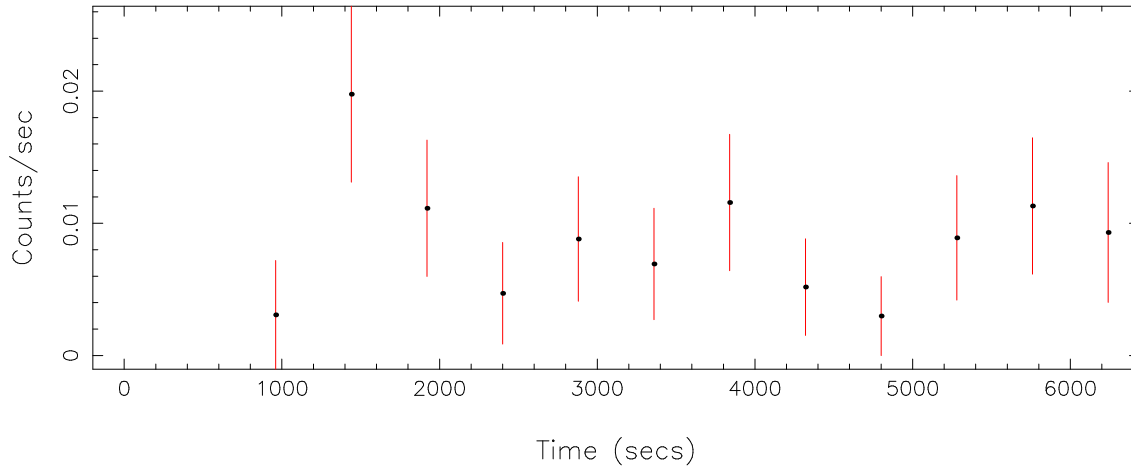

Filename: product/P0741031501M2S002SRCTSR8002.FIT

Obs. ID: 0741031501 (SDSS125139.0)

Exp ID: M2S002

Source no.: 2

Source RA_corr: 12:52:44.42 (J2000)

Source Dec_corr: 54:22:50.8 (J2000)

Time series bin size: 480 secs

Plotted bin size: 480 secs

Time series start (MJD): 57009.5164971

Background subtracted time series

Mean Rate= 8.63761×10^{-3}

Background time series

Mean Rate= 1.3773×10^{-3}

GTI time series (histogram) and fractional exposure values (blue points)