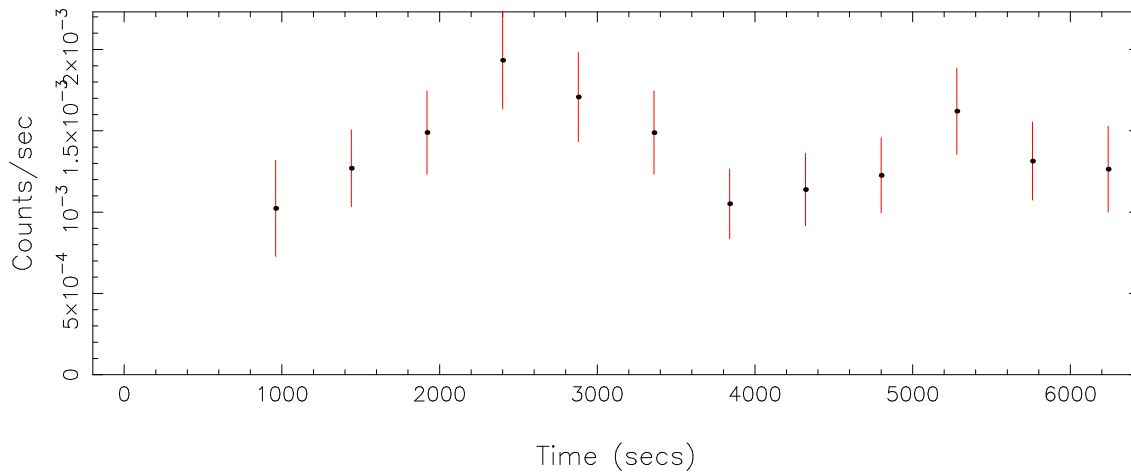

Filename: product/P0741031501M2S002SRCTSR8002.FIT

Obs. ID: 0741031501 (SDSS125139.0)

Exp ID: M2S002

Source no.: 2

Source RA_corr: 12:52:44.42 (J2000)

Source Dec_corr: 54:22:50.8 (J2000)

Time series bin size: 480 secs

Plotted bin size: 480 secs

Time series start (MJD): 57009.5164971

Background subtracted time series

Mean Rate= 8.63761×10^{-3}

Background time series

Mean Rate= 1.3773×10^{-3}

GTI time series (histogram) and fractional exposure values (blue points)