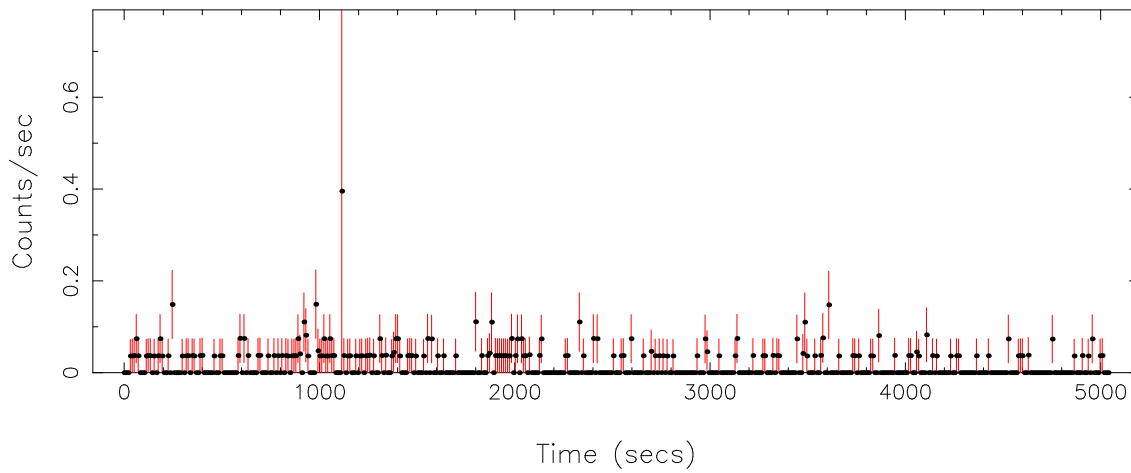

Filename: product/P0741031501PNS003SRCTSR8001.FIT

Obs. ID: 0741031501 (SDSS125139.0)

Exp ID: PNS003

Source no.: 1

Source RA\_corr: 12:51:39.05 (J2000)

Source Dec\_corr: 54:27:57.9 (J2000)

Time series bin size: 1.46 secs

Plotted bin size: 10.2200003 secs

Time series start (MJD): 57009.5292896

Background subtracted time series

Mean Rate= 0.1617716

Background time series

Mean Rate= 0.0175133

GTI time series (histogram) and fractional exposure values (blue points)