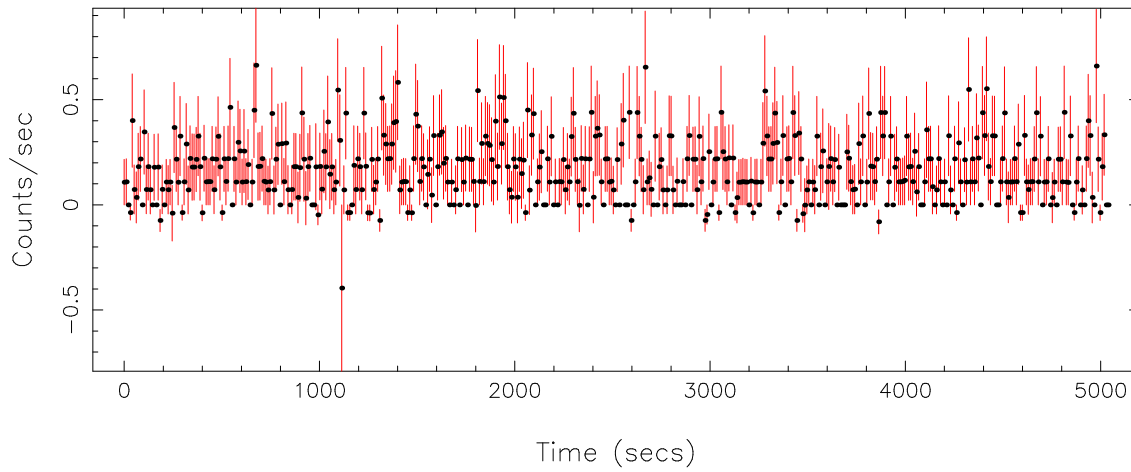

Filename: product/P0741031501PNS003SRCTSR8001.FIT

Obs. ID: 0741031501 (SDSS125139.0)

Exp ID: PNS003

Source no.: 1

Source RA\_corr: 12:51:39.05 (J2000)

Source Dec\_corr: 54:27:57.9 (J2000)

Time series bin size: 1.46 secs

Plotted bin size: 10.2200003 secs

Time series start (MJD): 57009.5292896

Background subtracted time series

Mean Rate= 0.1617716

Background time series

Mean Rate= 0.0175133

GTI time series (histogram) and fractional exposure values (blue points)