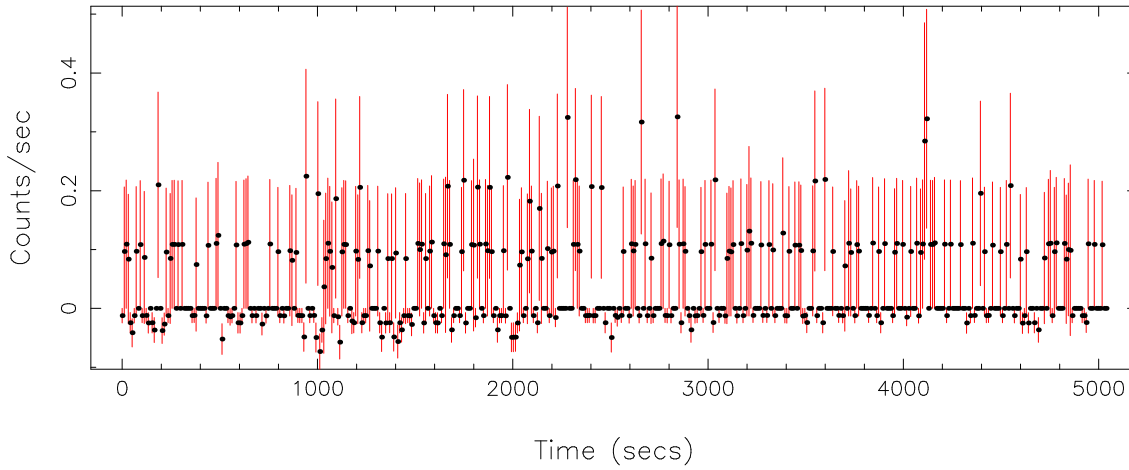

Filename: product/P0741031501PNS003SRCTSR8002.FIT
Obs. ID: 0741031501 (SDSS125139.0)
Exp ID: PNS003
Source no.: 2
Source RA_corr: 12:52:44.42 (J2000)
Source Dec_corr: 54:22:50.8 (J2000)
Time series bin size: 1.46 secs
Plotted bin size: 10.2200003 secs
Time series start (MJD): 57009.5292896

Background subtracted time series

Mean Rate= 0.03536103

Background time series

Mean Rate= 9.49043×10^{-3}

GTI time series (histogram) and fractional exposure values (blue points)