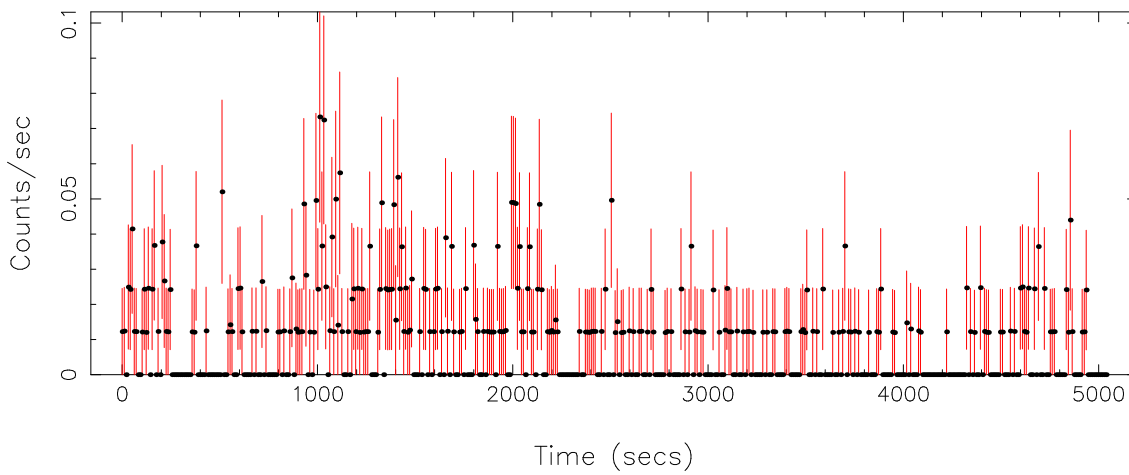

Filename: product/P0741031501PNS003SRCTSR8002.FIT
Obs. ID: 0741031501 (SDSS125139.0)
Exp ID: PNS003
Source no.: 2
Source RA_corr: 12:52:44.42 (J2000)
Source Dec_corr: 54:22:50.8 (J2000)
Time series bin size: 1.46 secs
Plotted bin size: 10.2200003 secs
Time series start (MJD): 57009.5292896

Background subtracted time series

Mean Rate= 0.03536103

Background time series

Mean Rate= 9.49043×10^{-3}

GTI time series (histogram) and fractional exposure values (blue points)