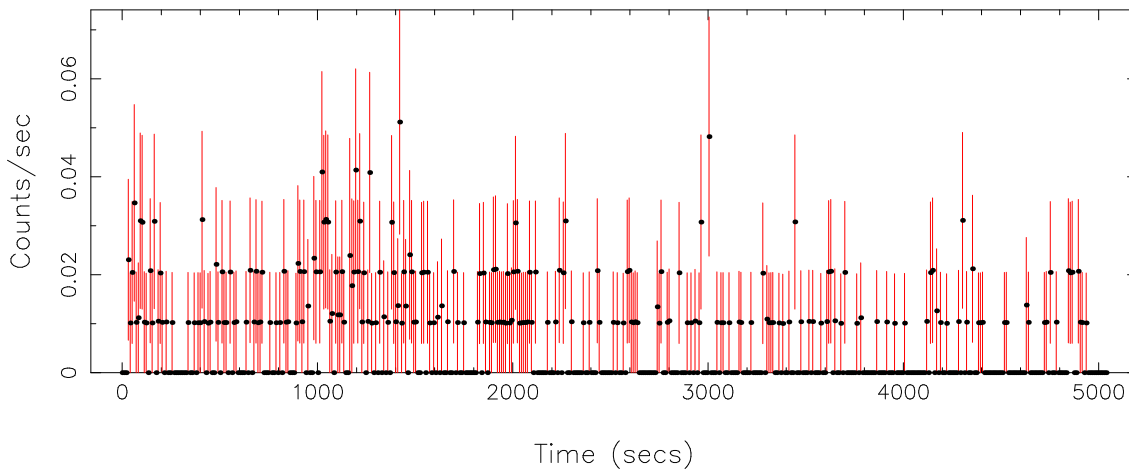

Filename: product/P0741031501PNS003SRCTSR8003.FIT
Obs. ID: 0741031501 (SDSS125139.0)
Exp ID: PNS003
Source no.: 3
Source RA_corr: 12:51:29.59 (J2000)
Source Dec_corr: 54:23:24.6 (J2000)
Time series bin size: 1.46 secs
Plotted bin size: 10.2200003 secs
Time series start (MJD): 57009.5292896

Background subtracted time series

Mean Rate= 0.02722991

Background time series

Mean Rate= 6.96824×10^{-3}

GTI time series (histogram) and fractional exposure values (blue points)