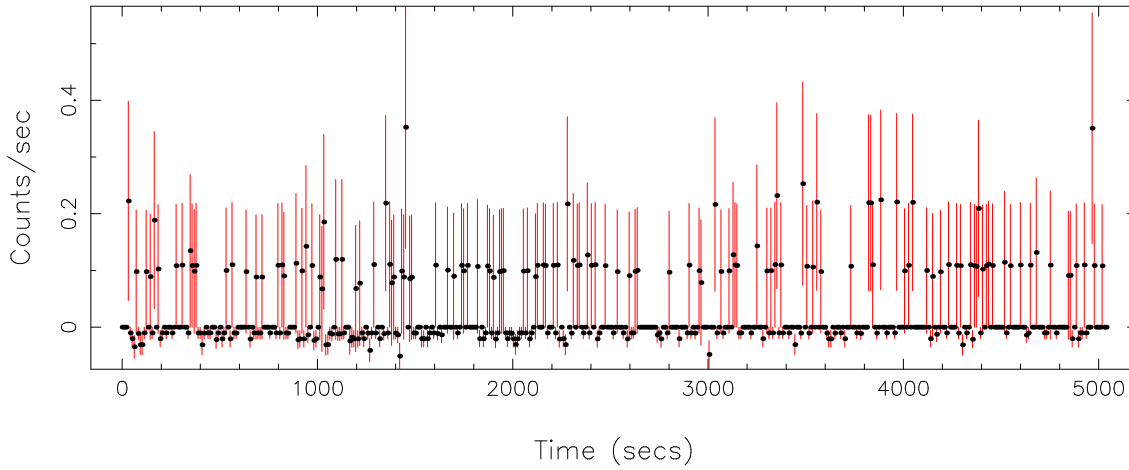

Filename: product/P0741031501PNS003SRCTSR8003.FIT
Obs. ID: 0741031501 (SDSS125139.0)
Exp ID: PNS003
Source no.: 3
Source RA_corr: 12:51:29.59 (J2000)
Source Dec_corr: 54:23:24.6 (J2000)
Time series bin size: 1.46 secs
Plotted bin size: 10.2200003 secs
Time series start (MJD): 57009.5292896

Background subtracted time series

Mean Rate= 0.02722991

Background time series

Mean Rate= 6.96824×10^{-3}

GTI time series (histogram) and fractional exposure values (blue points)