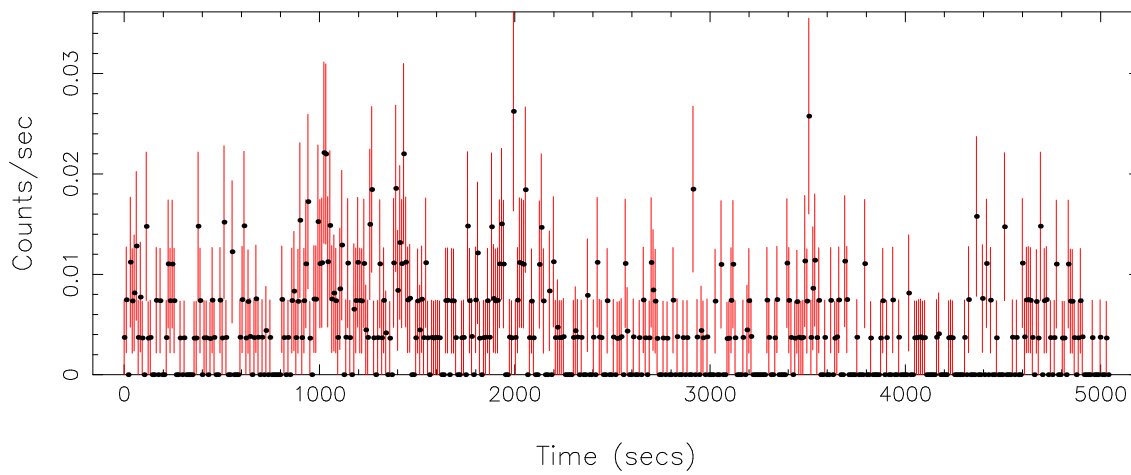

Filename: product/P0741031501PNS003SRCTSR8004.FIT

Obs. ID: 0741031501 (SDSS125139.0)

Exp ID: PNS003

Source no.: 4

Source RA_corr: 12:52:28.64 (J2000)

Source Dec_corr: 54:23:56.3 (J2000)

Time series bin size: 1.46 secs

Plotted bin size: 10.2200003 secs

Time series start (MJD): 57009.5292896

Background subtracted time series

Mean Rate= 0.01597959

Background time series

Mean Rate= 4.17093×10^{-3}

GTI time series (histogram) and fractional exposure values (blue points)