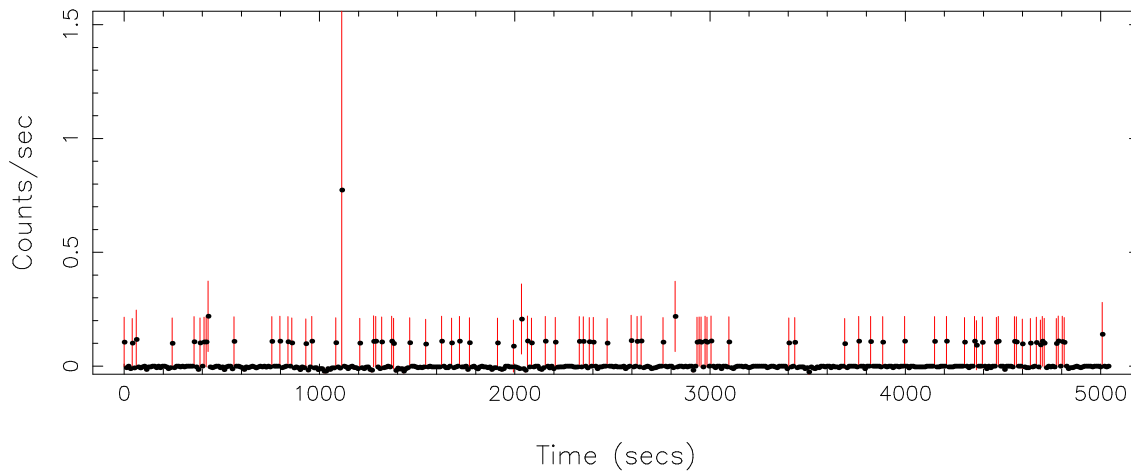

Filename: product/P0741031501PNS003SRCTSR8004.FIT

Obs. ID: 0741031501 (SDSS125139.0)

Exp ID: PNS003

Source no.: 4

Source RA_corr: 12:52:28.64 (J2000)

Source Dec_corr: 54:23:56.3 (J2000)

Time series bin size: 1.46 secs

Plotted bin size: 10.2200003 secs

Time series start (MJD): 57009.5292896

Background subtracted time series

Mean Rate= 0.01597959

Background time series

Mean Rate= 4.17093×10^{-3}

GTI time series (histogram) and fractional exposure values (blue points)