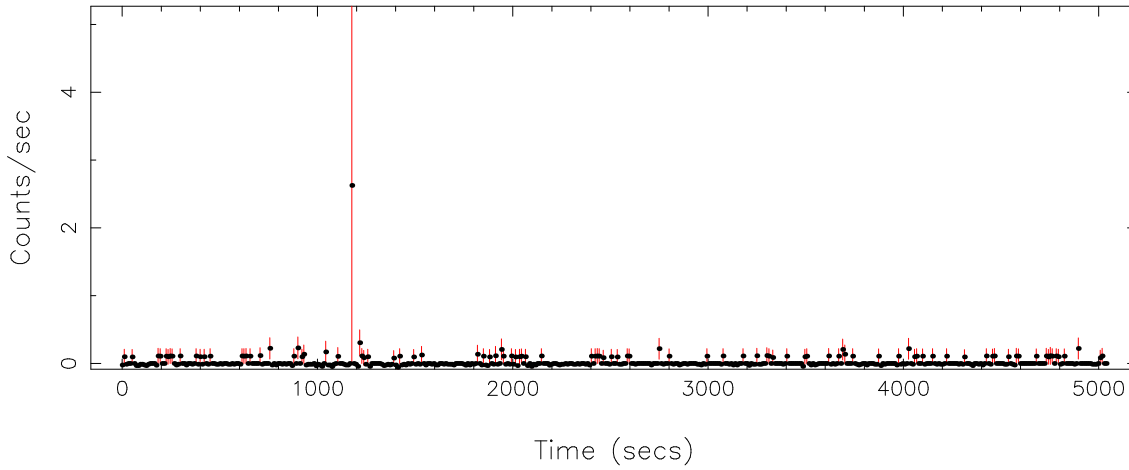

Filename: product/P0741031501PNS003SRCTSR8005.FIT
Obs. ID: 0741031501 (SDSS125139.0)
Exp ID: PNS003
Source no.: 5
Source RA_corr: 12:51:22.22 (J2000)
Source Dec_corr: 54:17:33.4 (J2000)
Time series bin size: 1.46 secs
Plotted bin size: 10.2200003 secs
Time series start (MJD): 57009.5292896

Background subtracted time series

Mean Rate= 0.02068215

Background time series

Mean Rate= 6.51165×10^{-3}

GTI time series (histogram) and fractional exposure values (blue points)