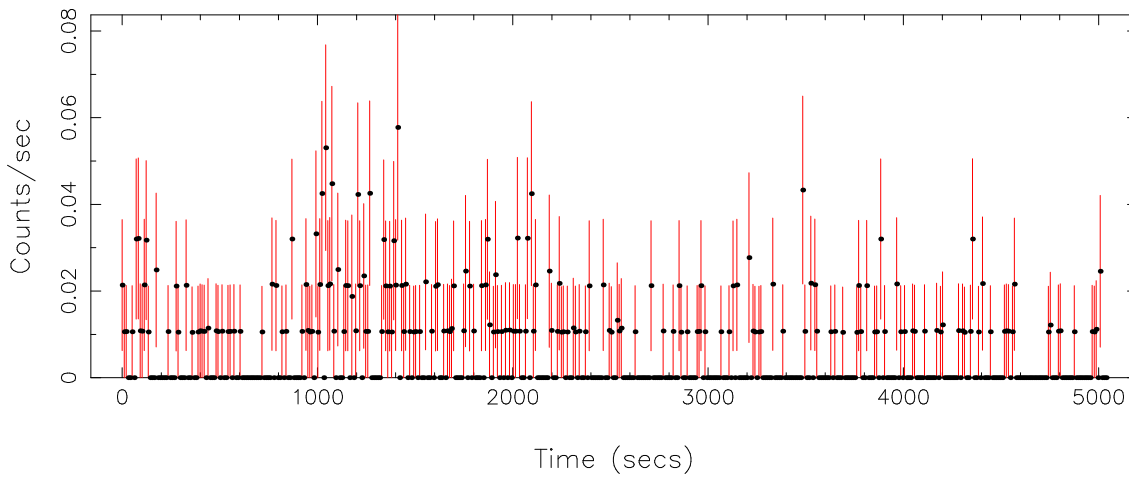

Filename: product/P0741031501PNS003SRCTSR8005.FIT
Obs. ID: 0741031501 (SDSS125139.0)
Exp ID: PNS003
Source no.: 5
Source RA_corr: 12:51:22.22 (J2000)
Source Dec_corr: 54:17:33.4 (J2000)
Time series bin size: 1.46 secs
Plotted bin size: 10.2200003 secs
Time series start (MJD): 57009.5292896

Background subtracted time series

Mean Rate= 0.02068215

Background time series

Mean Rate= 6.51165×10^{-3}

GTI time series (histogram) and fractional exposure values (blue points)