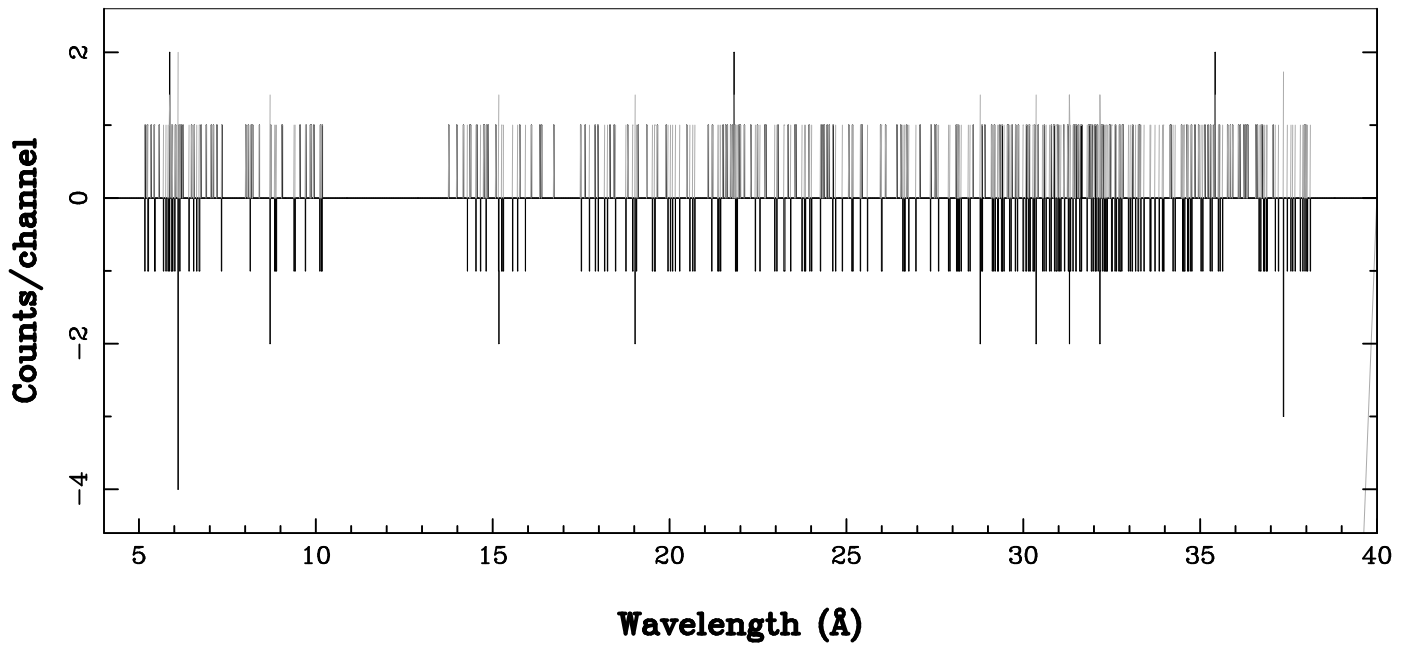

XMM - RGS1 - OBJECT: SDSS125139.05+54275 - RA: 192.9129 - DEC: 54.4661 DATE-OBS 2014-12-18T12:18:02
OBS-ID: 0741031501 - EXP-ID: Indef - Exp. Time: 6831.35009765625 DATE-END 2014-12-18T14:13:19
Key: - data - errors

SOURCE ID: 3 - SPECTRUM ORDER: 1
EPIC00001

NET SPECTRUM, No rebinning

SOURCE ID: 3 - SPECTRUM ORDER: 2
EPIC00001

NET SPECTRUM, No rebinning