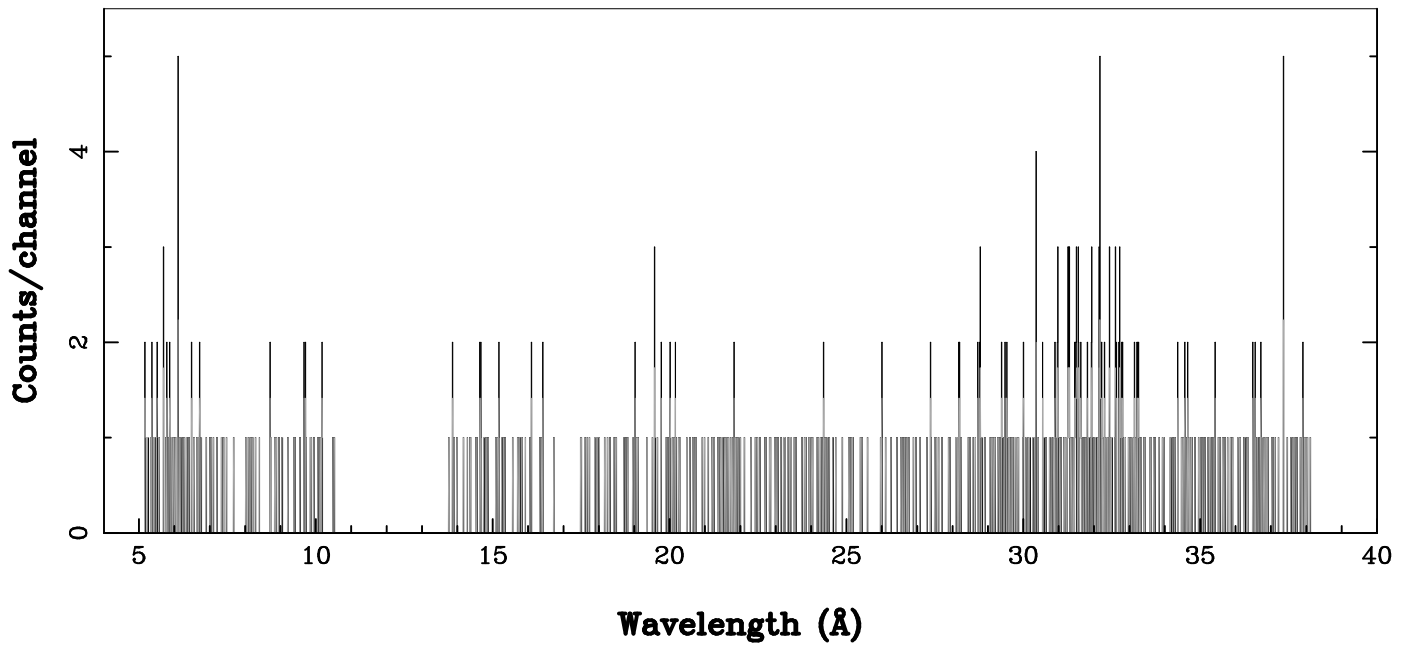

XMM - RGS1 - OBJECT: SDSS125139.05+54275 - RA: 192.9129 - DEC: 54.4661 DATE-OBS 2014-12-18T12:18:02
OBS-ID: 0741031501 - EXP-ID: Indef - Exp. Time: 6831.35009765625 DATE-END 2014-12-18T14:13:19
Key: - data - errors

SOURCE ID: 37 - SPECTRUM ORDER: 1 SRC+BKG SPECTRUM, No rebinning
WHOLE_FIELD

SOURCE ID: 37 - SPECTRUM ORDER: 2 SRC+BKG SPECTRUM, No rebinning
WHOLE_FIELD