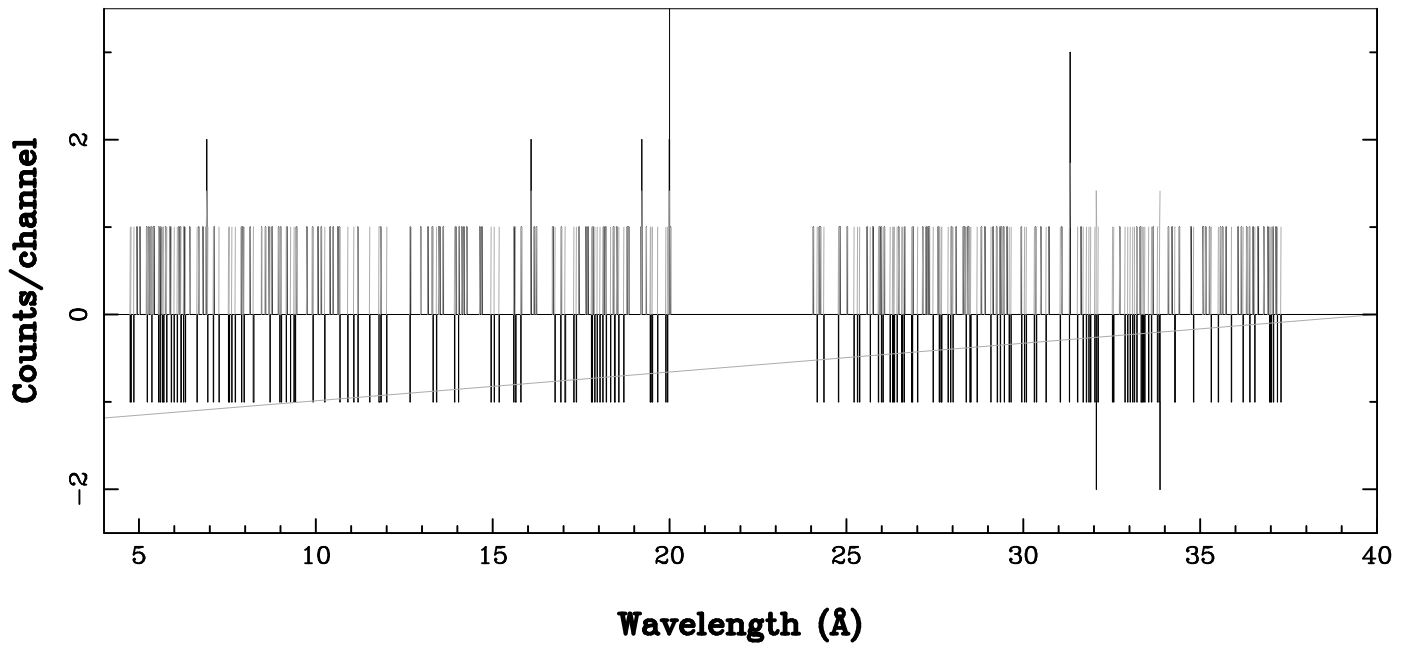

XMM - RGS2 - OBJECT: SDSS125139.05+54275 - RA: 192.9129 - DEC: 54.4661 DATE-OBS 2014-12-18T12:18:07
OBS-ID: 0741031501 - EXP-ID: Indef - Exp. Time: 6791.419921875 DATE-END 2014-12-18T14:13:17
Key: - data - errors

SOURCE ID: 3 - SPECTRUM ORDER: 1
EPIC00001

NET SPECTRUM, No rebinning

SOURCE ID: 3 - SPECTRUM ORDER: 2
EPIC00001

NET SPECTRUM, No rebinning