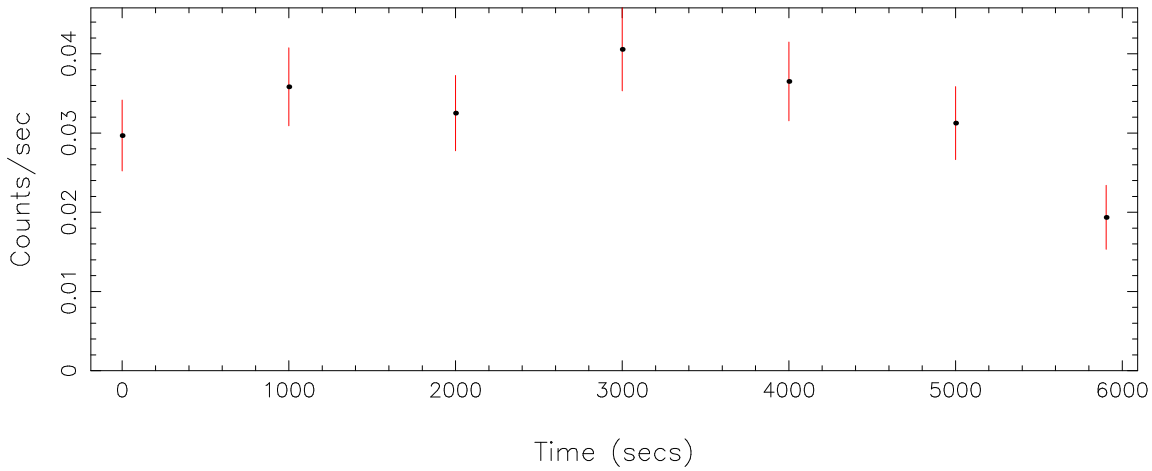

Filename: product/P0741031501R2U002SRCTSR0003.FIT

Obs. ID: 0741031501 (SDSS125139.0)

Exp ID: RGS2002

Source no.: 3

Source RA_corr: 12:51:39.10 (J2000)

Source Dec_corr: 54:27:58.1 (J2000)

Time series bin size: 1000 secs

Plotted bin size: 1000 secs

Time series start (MJD): 57009.5201718

Background subtracted time series

Mean Rate= 9.97249×10^{-3}

Background time series

Mean Rate= 0.03225459

GTI time series (histogram) and fractional exposure values (blue points)