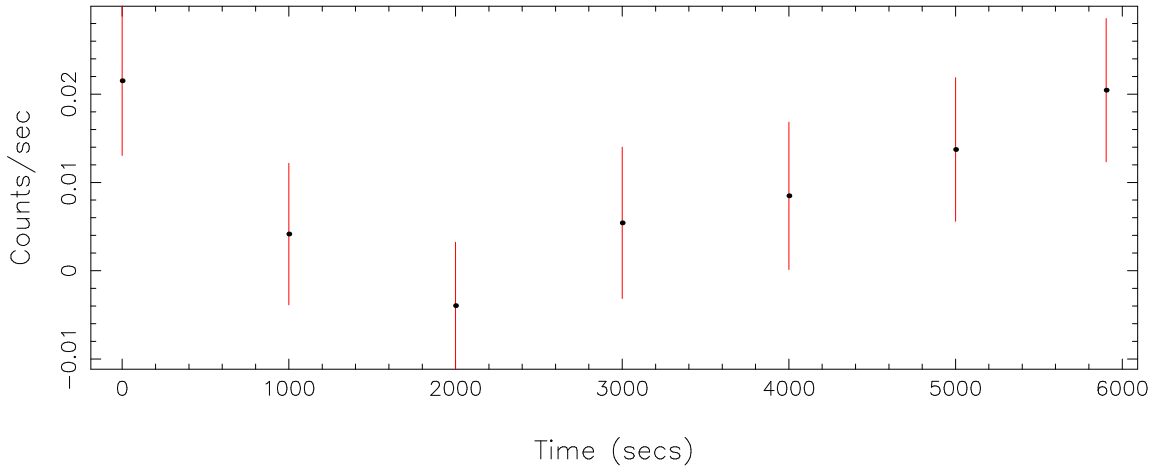

Filename: product/P0741031501R2U002SRCTSR0003.FIT

Obs. ID: 0741031501 (SDSS125139.0)

Exp ID: RGS2002

Source no.: 3

Source RA_corr: 12:51:39.10 (J2000)

Source Dec_corr: 54:27:58.1 (J2000)

Time series bin size: 1000 secs

Plotted bin size: 1000 secs

Time series start (MJD): 57009.5201718

Background subtracted time series

Mean Rate= 9.97249×10^{-3}

Background time series

Mean Rate= 0.03225459

GTI time series (histogram) and fractional exposure values (blue points)