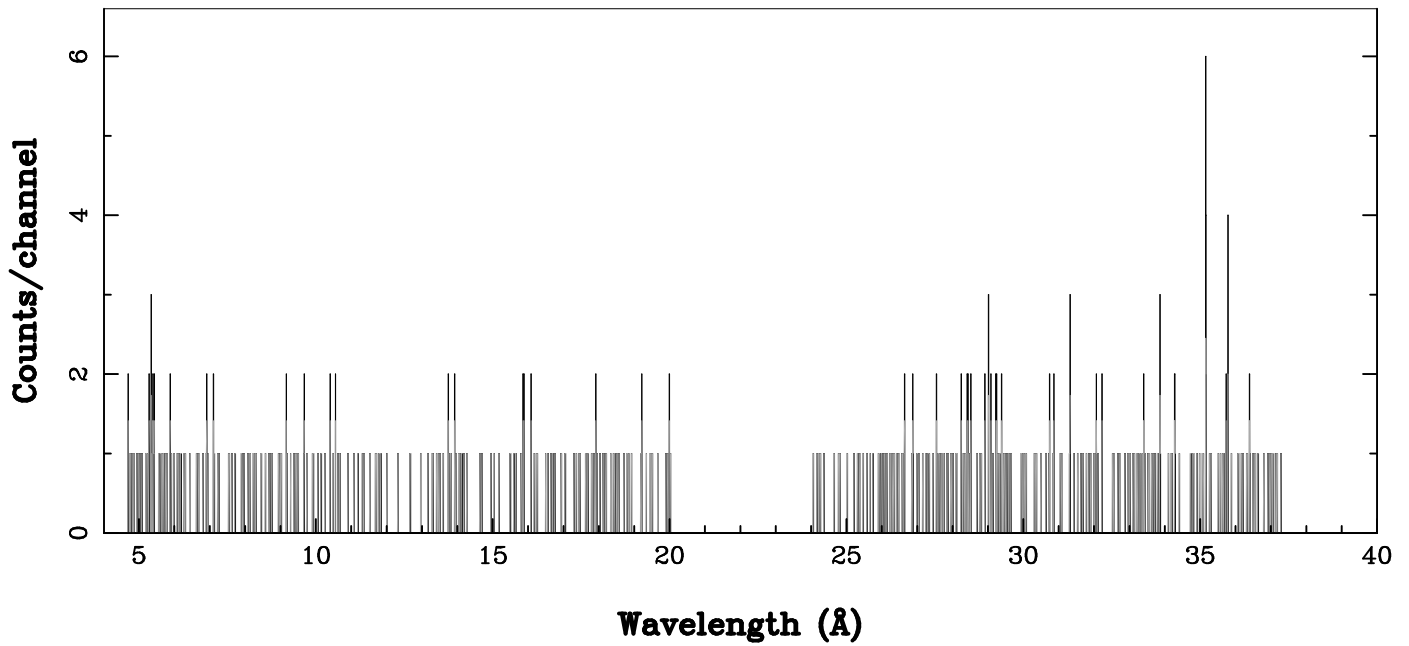

XMM - RGS2 - OBJECT: SDSS125139.05+54275 - RA: 192.9129 - DEC: 54.4661 DATE-OBS 2014-12-18T12:18:07  
OBS-ID: 0741031501 - EXP-ID: Indef - Exp. Time: 6791.419921875 DATE-END 2014-12-18T14:13:17  
Key: - data - errors

SOURCE ID: 37 - SPECTRUM ORDER: 1 SRC+BKG SPECTRUM, No rebinning  
WHOLE\_FIELD

SOURCE ID: 37 - SPECTRUM ORDER: 2 SRC+BKG SPECTRUM, No rebinning  
WHOLE\_FIELD