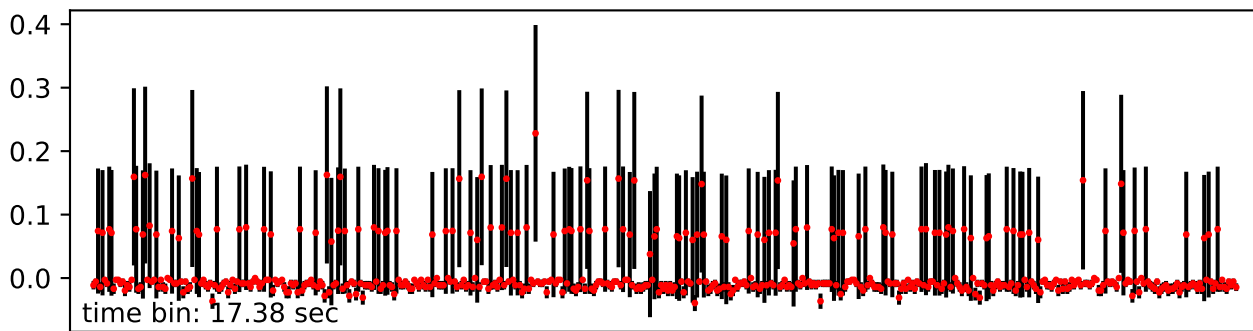

Merged TimeSeries

OBS_ID: 0780240101

EPIC SRCNUM: 5

RA,Dec: 03h32m57.9321s -09d26m34.6503s

EPN

EMOS1

EMOS2

RGS1+RGS2