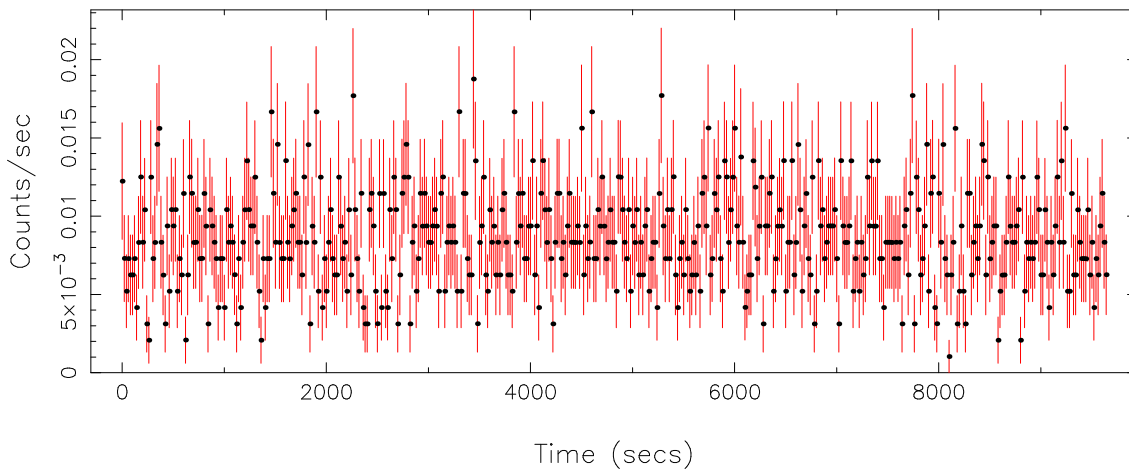

Filename: product/P0780240101M1S001SRCTSR8001.FIT
Obs. ID: 0780240101 (epsilon Erid)
Exp ID: M1S001
Source no.: 1
Source RA_corr: 3:32:54.75 (J2000)
Source Dec_corr: -9:27:27.6 (J2000)
Time series bin size: 10 secs
Plotted bin size: 20 secs
Time series start (MJD): 57588.8695799

Background subtracted time series

Mean Rate= 1.98856128

Background time series

Mean Rate= 8.66892×10^{-3}

GTI time series (histogram) and fractional exposure values (blue points)