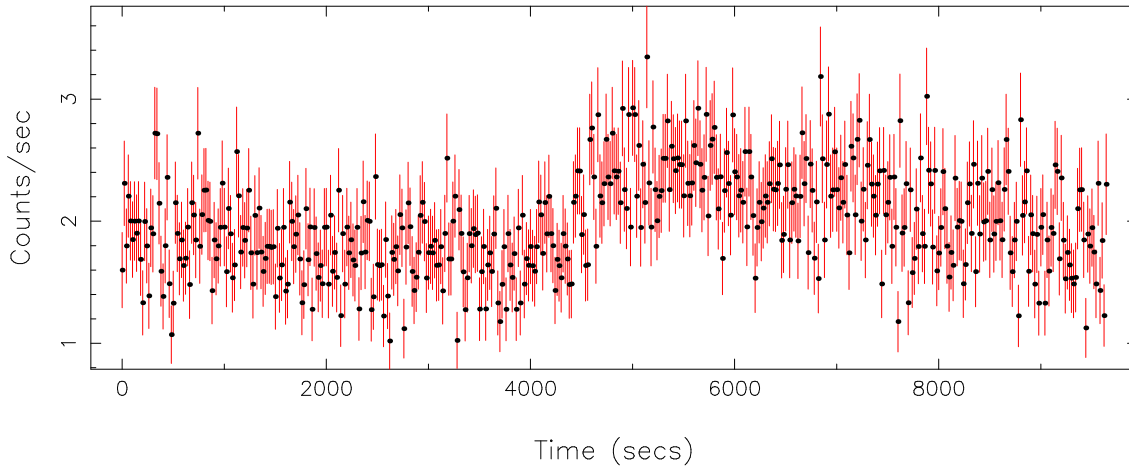

Filename: product/P0780240101M1S001SRCTSR8001.FIT
Obs. ID: 0780240101 (epsilon Erid)
Exp ID: M1S001
Source no.: 1
Source RA_corr: 3:32:54.75 (J2000)
Source Dec_corr: -9:27:27.6 (J2000)
Time series bin size: 10 secs
Plotted bin size: 20 secs
Time series start (MJD): 57588.8695799

Background subtracted time series

Mean Rate= 1.98856128

Background time series

Mean Rate= 8.66892×10^{-3}

GTI time series (histogram) and fractional exposure values (blue points)