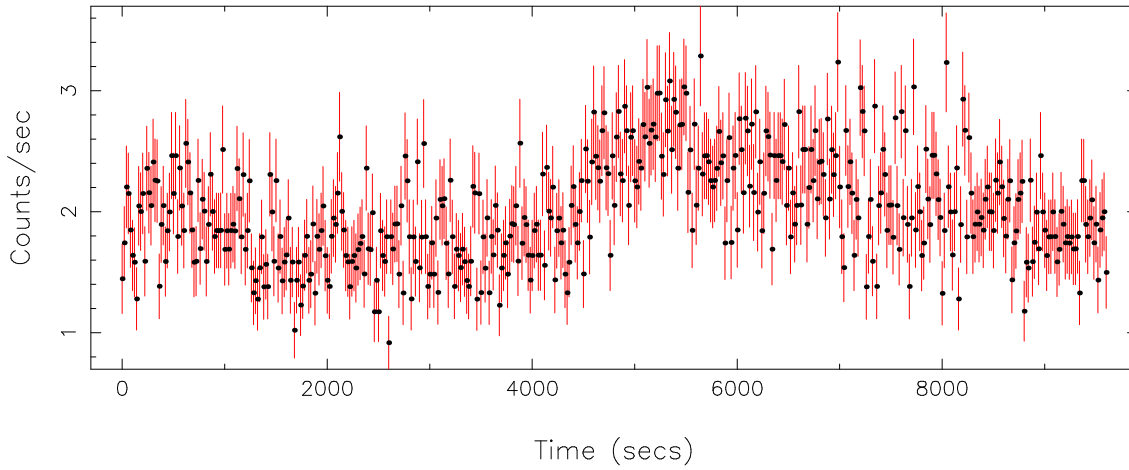

Filename: product/P0780240101M2S002SRCTSR8001.FIT

Obs. ID: 0780240101 (epsilon Erid)

Exp ID: M2S002

Source no.: 1

Source RA\_corr: 3:32:54.75 (J2000)

Source Dec\_corr: -9:27:27.6 (J2000)

Time series bin size: 10 secs

Plotted bin size: 20 secs

Time series start (MJD): 57588.8700728

Background subtracted time series

Mean Rate= 2.01669856

Background time series

Mean Rate=  $9.03722 \times 10^{-3}$

GTI time series (histogram) and fractional exposure values (blue points)