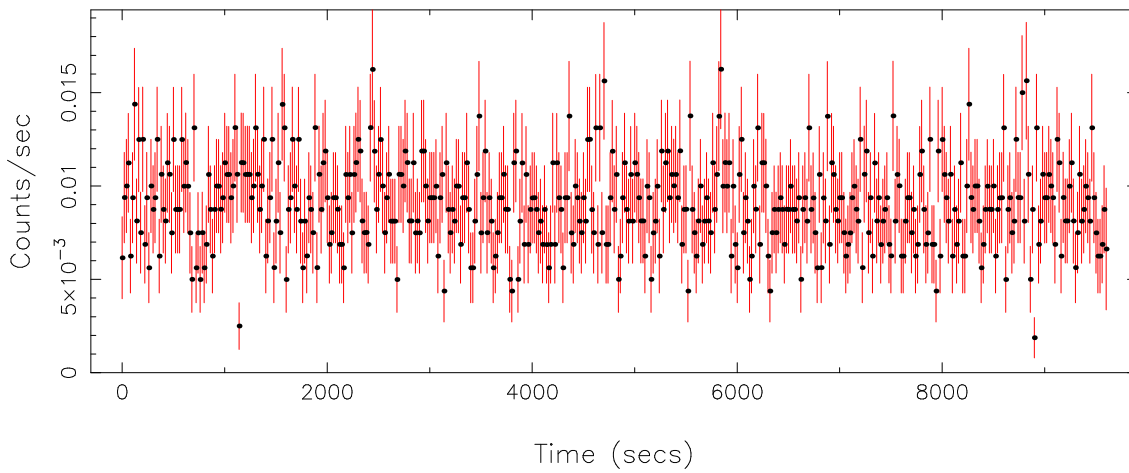

Filename: product/P0780240101M2S002SRCTSR8001.FIT

Obs. ID: 0780240101 (epsilon Erid)

Exp ID: M2S002

Source no.: 1

Source RA\_corr: 3:32:54.75 (J2000)

Source Dec\_corr: -9:27:27.6 (J2000)

Time series bin size: 10 secs

Plotted bin size: 20 secs

Time series start (MJD): 57588.8700728

Background subtracted time series

Mean Rate= 2.01669856

Background time series

Mean Rate=  $9.03722 \times 10^{-3}$

GTI time series (histogram) and fractional exposure values (blue points)