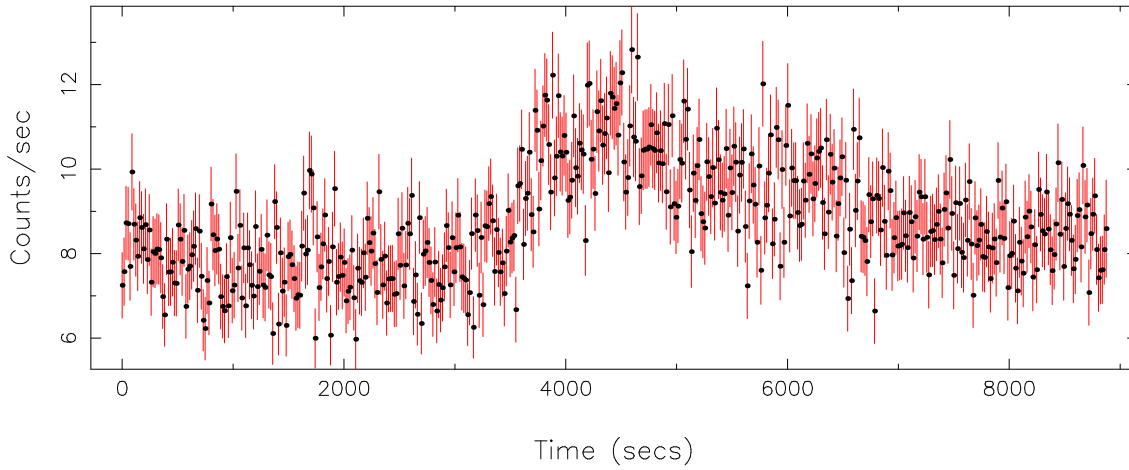

Filename: product/P0780240101PNU002SRCTSR8001.FIT
Obs. ID: 0780240101 (epsilon Erid)
Exp ID: PNU002
Source no.: 1
Source RA_corr: 3:32:54.75 (J2000)
Source Dec_corr: -9:27:27.6 (J2000)
Time series bin size: 0.12 secs
Plotted bin size: 17.3999996 secs
Time series start (MJD): 57588.880486

Background subtracted time series

Mean Rate= 8.74382592

Background time series

Mean Rate= 0.10803201

GTI time series (histogram) and fractional exposure values (blue points)