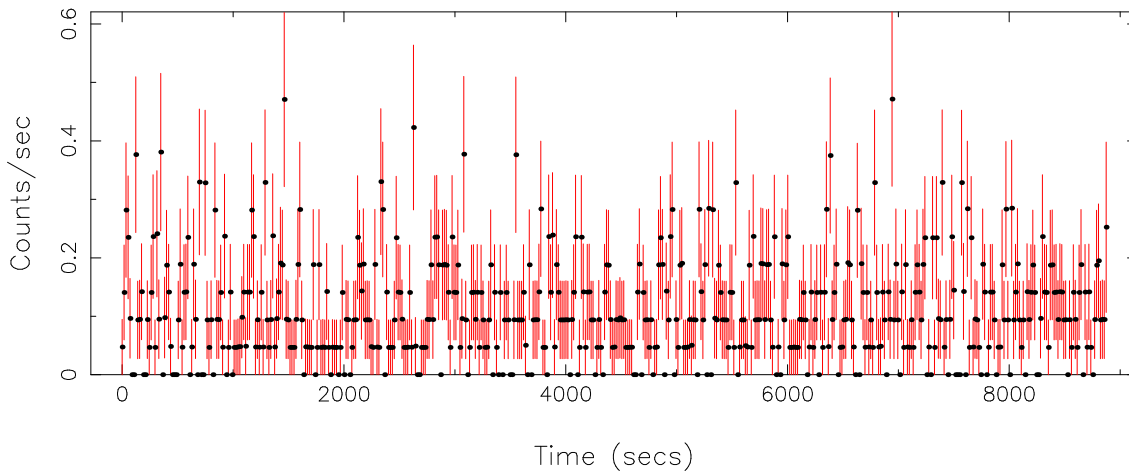

Filename: product/P0780240101PNU002SRCTSR8001.FIT
Obs. ID: 0780240101 (epsilon Erid)
Exp ID: PNU002
Source no.: 1
Source RA_corr: 3:32:54.75 (J2000)
Source Dec_corr: -9:27:27.6 (J2000)
Time series bin size: 0.12 secs
Plotted bin size: 17.3999996 secs
Time series start (MJD): 57588.880486

Background subtracted time series

Mean Rate= 8.74382592

Background time series

Mean Rate= 0.10803201

GTI time series (histogram) and fractional exposure values (blue points)