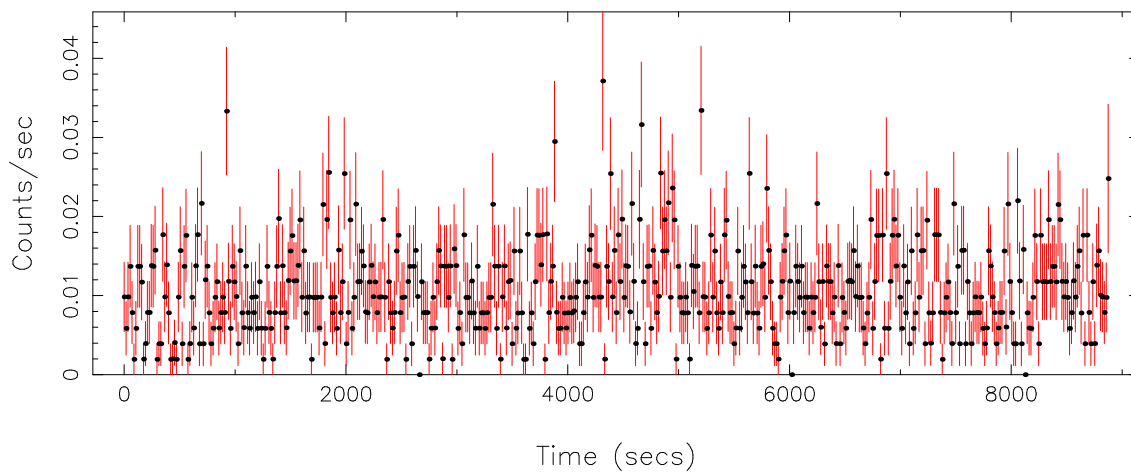

Filename: product/P0780240101PNU002SRCTSR8002.FIT

Obs. ID: 0780240101 (epsilon Erid)

Exp ID: PNU002

Source no.: 2

Source RA\_corr: 3:32:58.07 (J2000)

Source Dec\_corr: -9:25:4.7 (J2000)

Time series bin size: 0.12 secs

Plotted bin size: 17.3999996 secs

Time series start (MJD): 57588.880486

Background subtracted time series

Mean Rate=  $7.69012 \times 10^{-3}$

Background time series

Mean Rate= 0.01066241

GTI time series (histogram) and fractional exposure values (blue points)