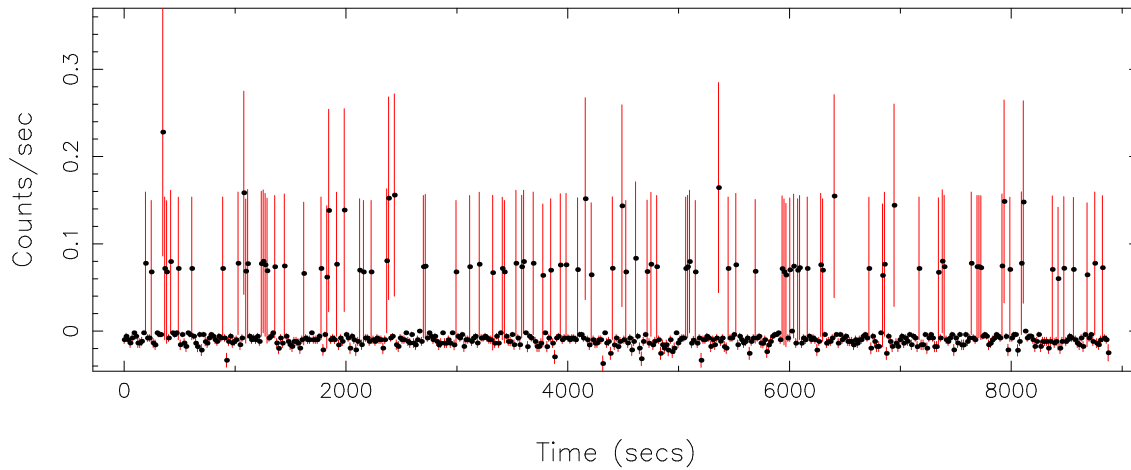

Filename: product/P0780240101PNU002SRCTSR8002.FIT

Obs. ID: 0780240101 (epsilon Erid)

Exp ID: PNU002

Source no.: 2

Source RA\_corr: 3:32:58.07 (J2000)

Source Dec\_corr: -9:25:4.7 (J2000)

Time series bin size: 0.12 secs

Plotted bin size: 17.3999996 secs

Time series start (MJD): 57588.880486

Background subtracted time series

Mean Rate=  $7.69012 \times 10^{-3}$

Background time series

Mean Rate= 0.01066241

GTI time series (histogram) and fractional exposure values (blue points)