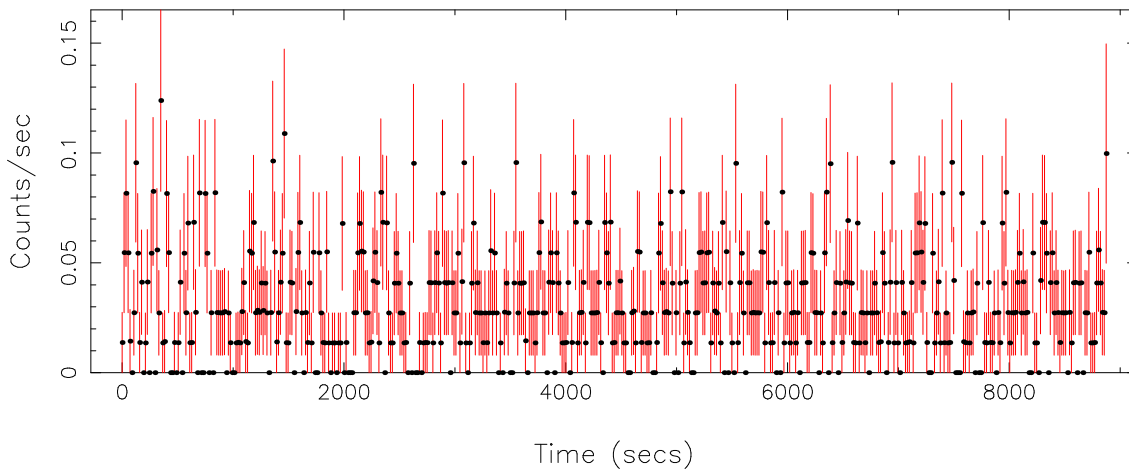

Filename: product/P0780240101PNU002SRCTSR8003.FIT

Obs. ID: 0780240101 (epsilon Erid)

Exp ID: PNU002

Source no.: 3

Source RA_corr: 3:32:53.27 (J2000)

Source Dec_corr: -9:26:30.9 (J2000)

Time series bin size: 0.12 secs

Plotted bin size: 17.3999996 secs

Time series start (MJD): 57588.880486

Background subtracted time series

Mean Rate= 0.10138594

Background time series

Mean Rate= 0.03047876

GTI time series (histogram) and fractional exposure values (blue points)