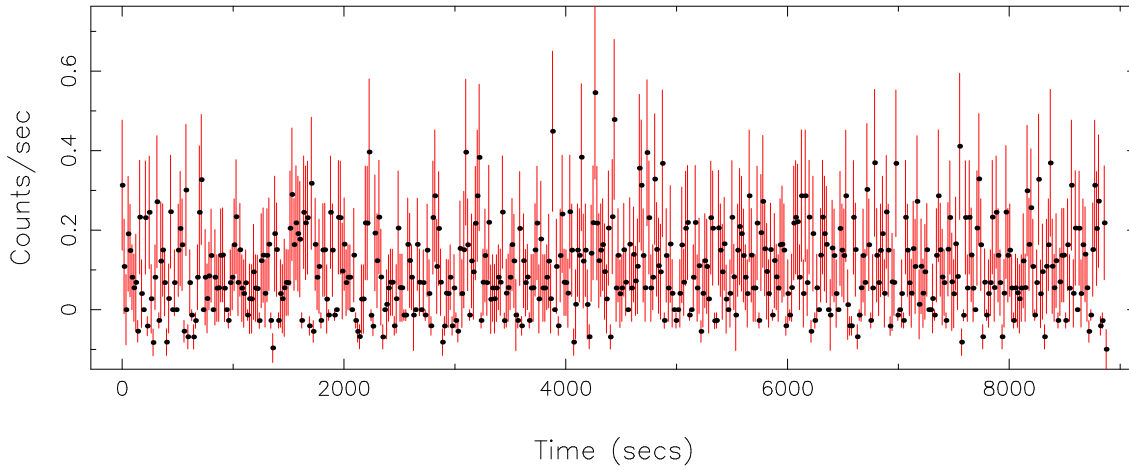

Filename: product/P0780240101PNU002SRCTSR8003.FIT

Obs. ID: 0780240101 (epsilon Erid)

Exp ID: PNU002

Source no.: 3

Source RA_corr: 3:32:53.27 (J2000)

Source Dec_corr: -9:26:30.9 (J2000)

Time series bin size: 0.12 secs

Plotted bin size: 17.3999996 secs

Time series start (MJD): 57588.880486

Background subtracted time series

Mean Rate= 0.10138594

Background time series

Mean Rate= 0.03047876

GTI time series (histogram) and fractional exposure values (blue points)