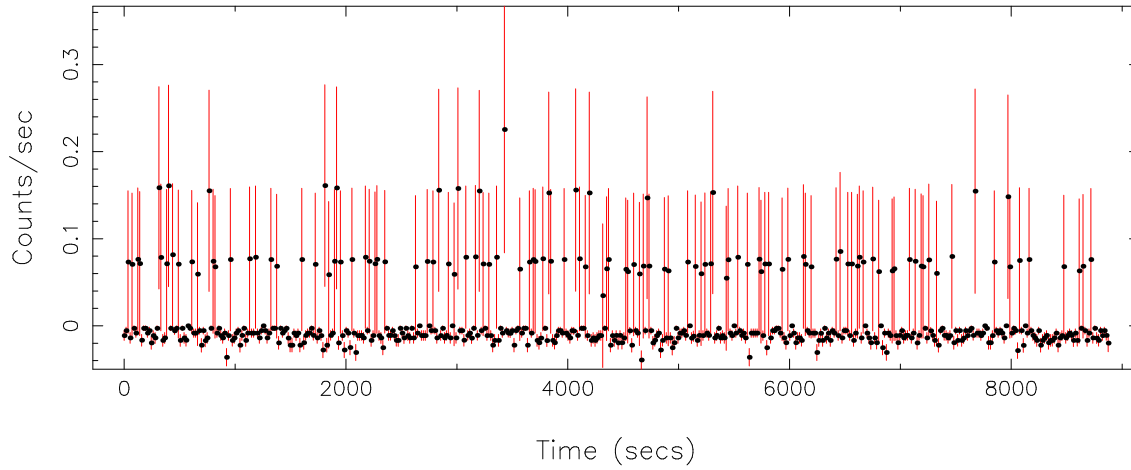

Filename: product/P0780240101PNU002SRCTSR8005.FIT

Obs. ID: 0780240101 (epsilon Erid)

Exp ID: PNU002

Source no.: 5

Source RA_corr: 3:32:57.93 (J2000)

Source Dec_corr: -9:26:34.6 (J2000)

Time series bin size: 0.12 secs

Plotted bin size: 17.3999996 secs

Time series start (MJD): 57588.880486

Background subtracted time series

Mean Rate= 0.01065082

Background time series

Mean Rate= 0.01107987

GTI time series (histogram) and fractional exposure values (blue points)