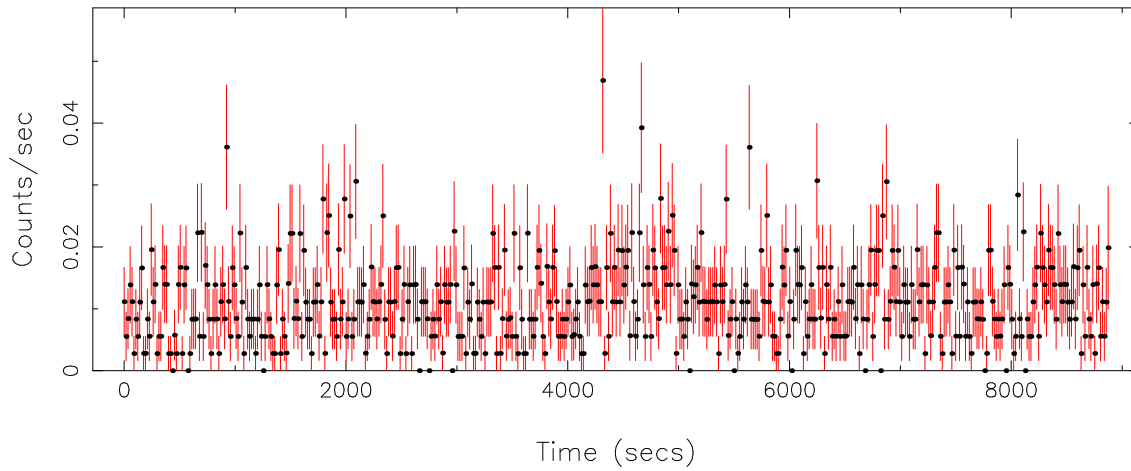

Filename: product/P0780240101PNU002SRCTSR8005.FIT

Obs. ID: 0780240101 (epsilon Erid)

Exp ID: PNU002

Source no.: 5

Source RA_corr: 3:32:57.93 (J2000)

Source Dec_corr: -9:26:34.6 (J2000)

Time series bin size: 0.12 secs

Plotted bin size: 17.3999996 secs

Time series start (MJD): 57588.880486

Background subtracted time series

Mean Rate= 0.01065082

Background time series

Mean Rate= 0.01107987

GTI time series (histogram) and fractional exposure values (blue points)