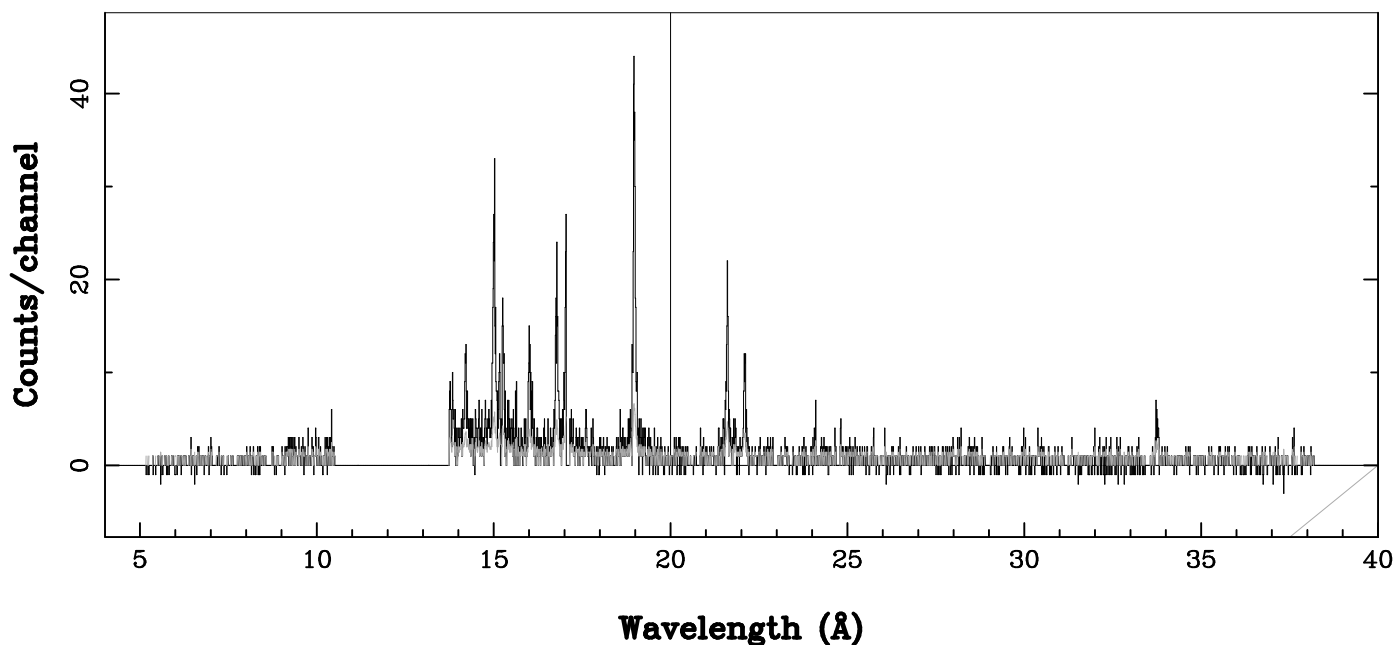

XMM - RGS1 - OBJECT: epsilon Eridanae - RA: 53.22814 - DEC: -9.45768 DATE-OBS 2016-07-19T20:50:49
OBS-ID: 0780240101 - EXP-ID: Indef - Exp. Time: 9838.41796875 DATE-END 2016-07-19T23:36:00
Key: - data - errors

SOURCE ID: 3 - SPECTRUM ORDER: 1
EPIC00001

NET SPECTRUM, No rebinning

SOURCE ID: 3 - SPECTRUM ORDER: 2
EPIC00001

NET SPECTRUM, No rebinning