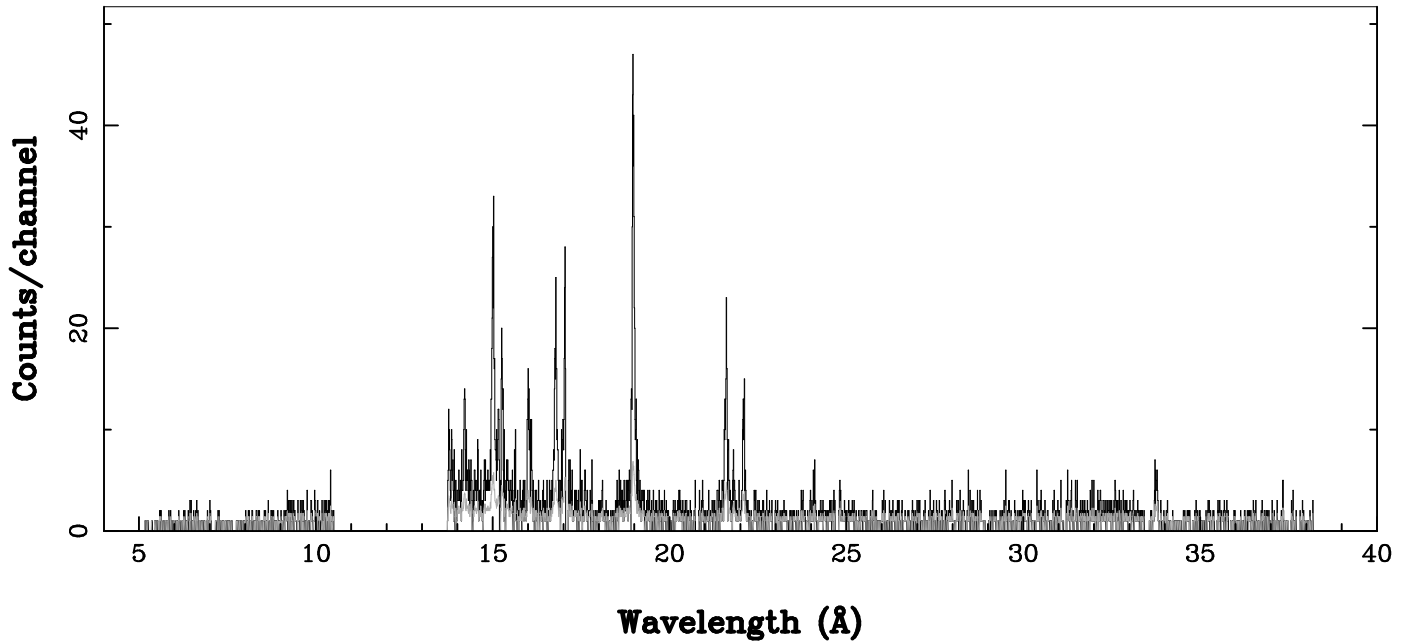

XMM - RGS1 - OBJECT: epsilon Eridanae - RA: 53.22814 - DEC: -9.45768 DATE-OBS 2016-07-19T20:50:49
OBS-ID: 0780240101 - EXP-ID: Indef - Exp. Time: 9838.41796875 DATE-END 2016-07-19T23:36:00
Key: - data - errors

SOURCE ID: 19 - SPECTRUM ORDER: 1 SRC+BKG SPECTRUM, No rebinning
WHOLE_FIELD

SOURCE ID: 19 - SPECTRUM ORDER: 2 SRC+BKG SPECTRUM, No rebinning
WHOLE_FIELD