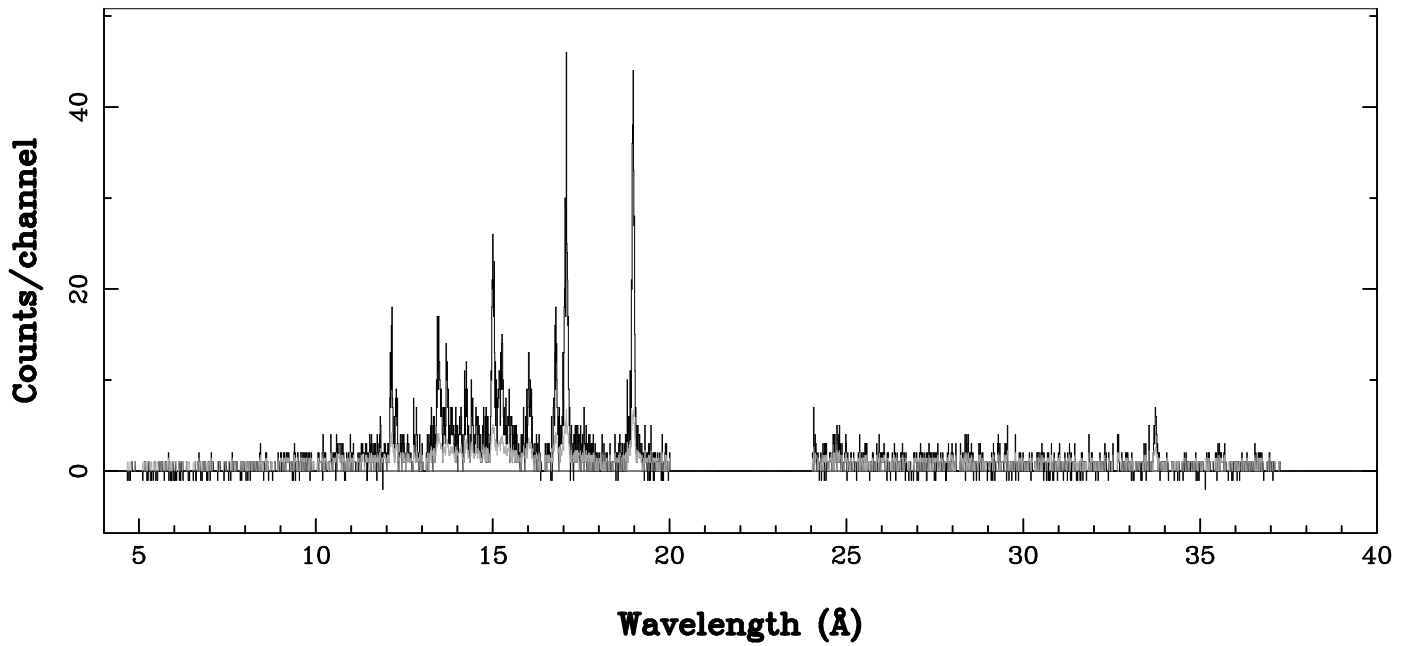

XMM - RGS2 - OBJECT: epsilon Eridanae - RA: 53.22814 - DEC: -9.45768 DATE-OBS 2016-07-19T20:50:57
OBS-ID: 0780240101 - EXP-ID: Indef - Exp. Time: 9803.0400390625 DATE-END 2016-07-19T23:35:59
Key: - data - errors

SOURCE ID: 3 - SPECTRUM ORDER: 1
EPIC00001

NET SPECTRUM, No rebinning

SOURCE ID: 3 - SPECTRUM ORDER: 2
EPIC00001

NET SPECTRUM, No rebinning