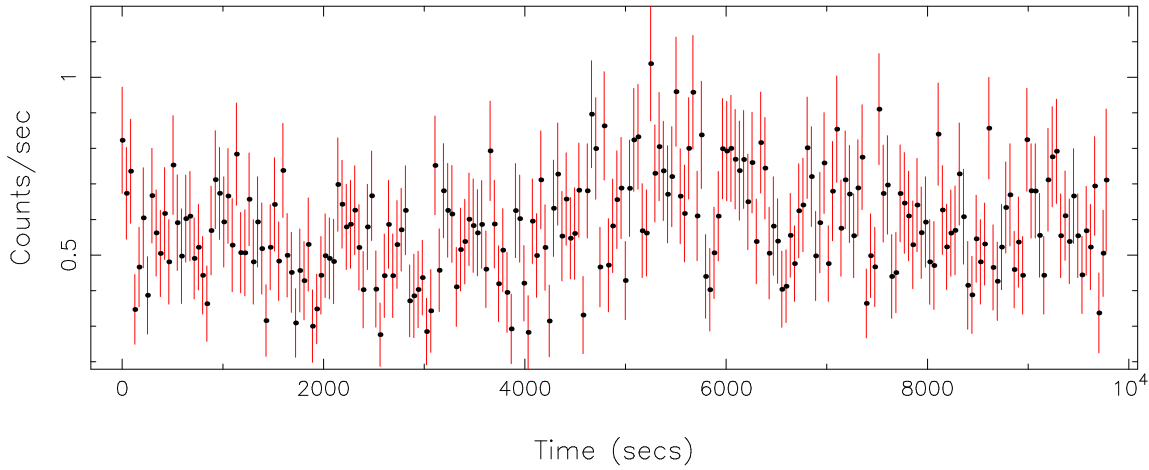

Filename: product/P0780240101R2S005SRCTSR0003.FIT
 Obs. ID: 0780240101 (epsilon Erid)
 Exp ID: RGS2005
 Source no.: 3
 Source RA_corr: 3:32:54.75 (J2000)
 Source Dec_corr: -9:27:27.6 (J2000)

Time series bin size: 42 secs
 Plotted bin size: 42 secs
 Time series start (MJD): 57588.8707477

Background subtracted time series

Mean Rate= 0.58392636

Background time series

Mean Rate= 0.05256837

GTI time series (histogram) and fractional exposure values (blue points)