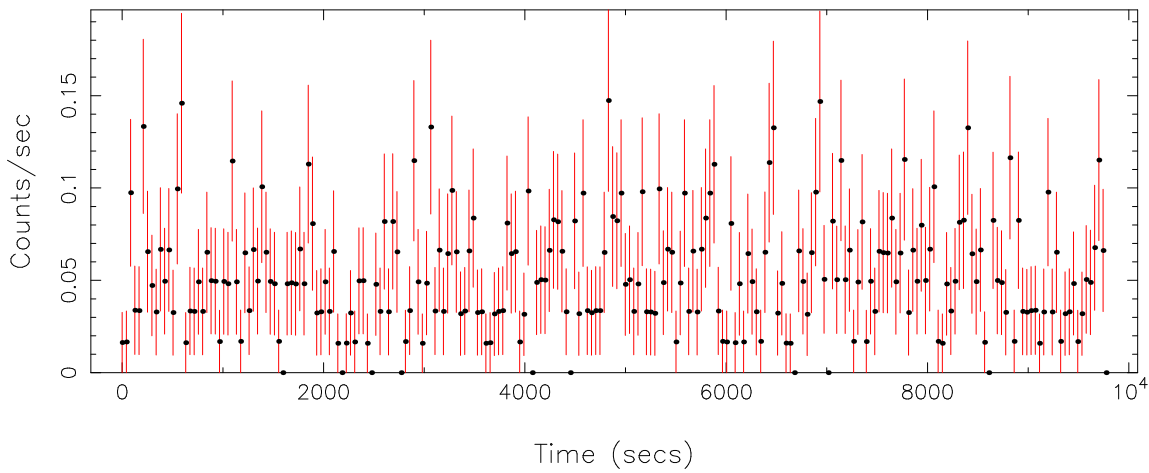

Filename: product/P0780240101R2S005SRCTSR0003.FIT
 Obs. ID: 0780240101 (epsilon Erid)
 Exp ID: RGS2005
 Source no.: 3
 Source RA_corr: 3:32:54.75 (J2000)
 Source Dec_corr: -9:27:27.6 (J2000)

Time series bin size: 42 secs
 Plotted bin size: 42 secs
 Time series start (MJD): 57588.8707477

Background subtracted time series

Mean Rate= 0.58392636

Background time series

Mean Rate= 0.05256837

GTI time series (histogram) and fractional exposure values (blue points)