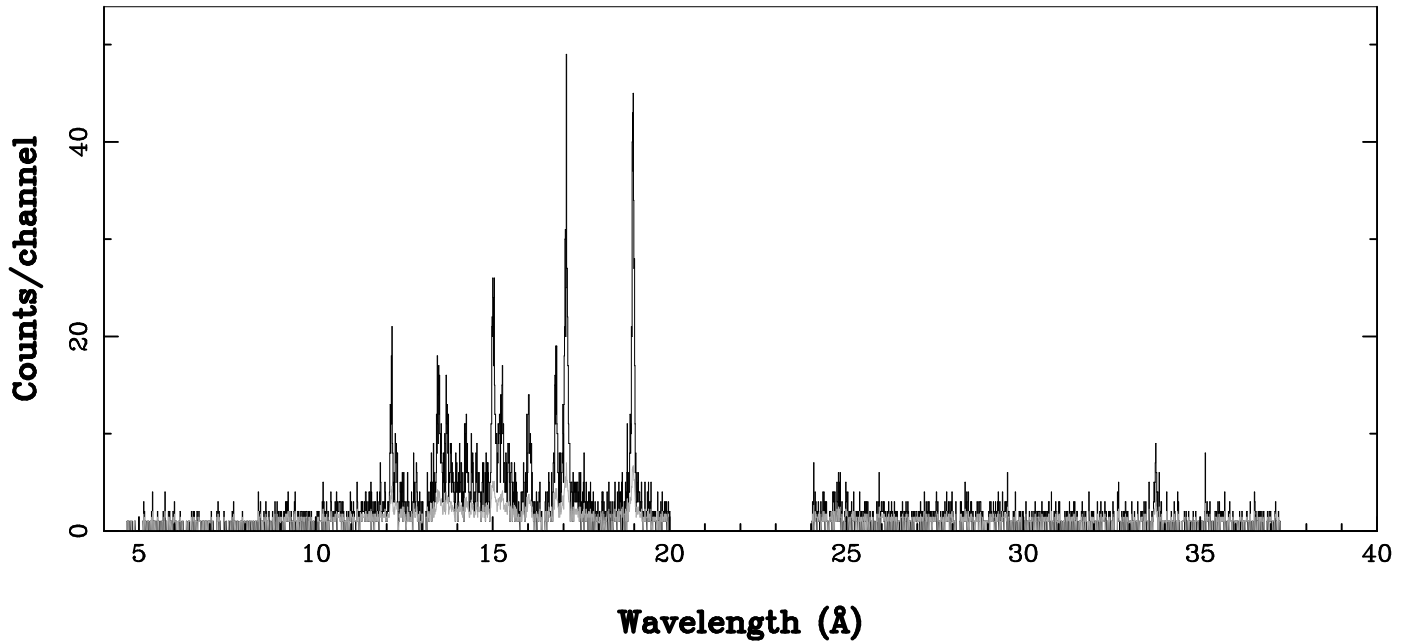

XMM - RGS2 - OBJECT: epsilon Eridanae - RA: 53.22814 - DEC: -9.45768 DATE-OBS 2016-07-19T20:50:57
OBS-ID: 0780240101 - EXP-ID: Indef - Exp. Time: 9803.0400390625 DATE-END 2016-07-19T23:35:59
Key: - data - errors

SOURCE ID: 19 - SPECTRUM ORDER: 1 SRC+BKG SPECTRUM, No rebinning
WHOLE_FIELD

SOURCE ID: 19 - SPECTRUM ORDER: 2 SRC+BKG SPECTRUM, No rebinning
WHOLE_FIELD