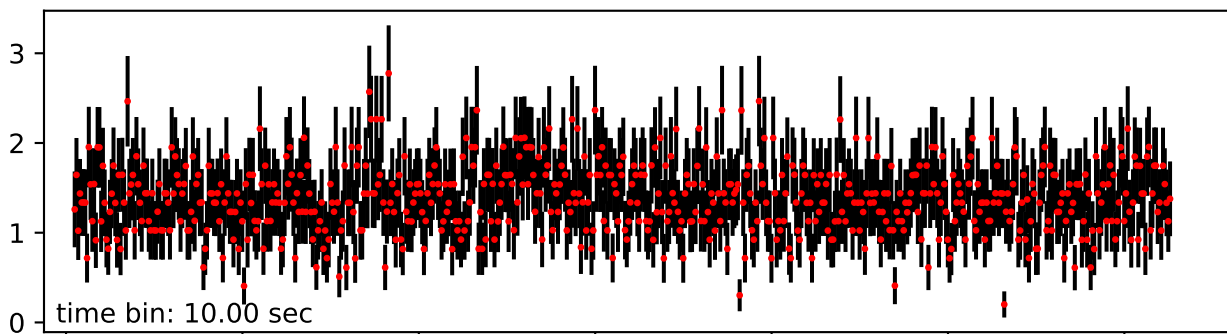

Merged TimeSeries

OBS_ID: 0780240201

EPIC SRCNUM: 1

RA,Dec: 03h32m54.809s -09d27m30.2163s

EPN

EMOS1

EMOS2

RGS1+RGS2