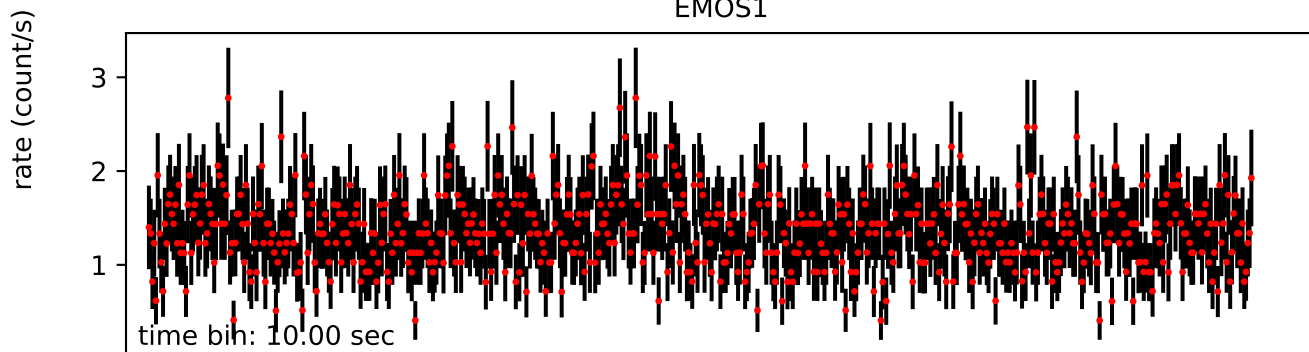

Merged TimeSeries

OBS_ID: 0780240201

EPIC SRCNUM: 1

RA,Dec: 03h32m54.809s -09d27m30.2163s

EPN

EMOS1

EMOS2

RGS1+RGS2