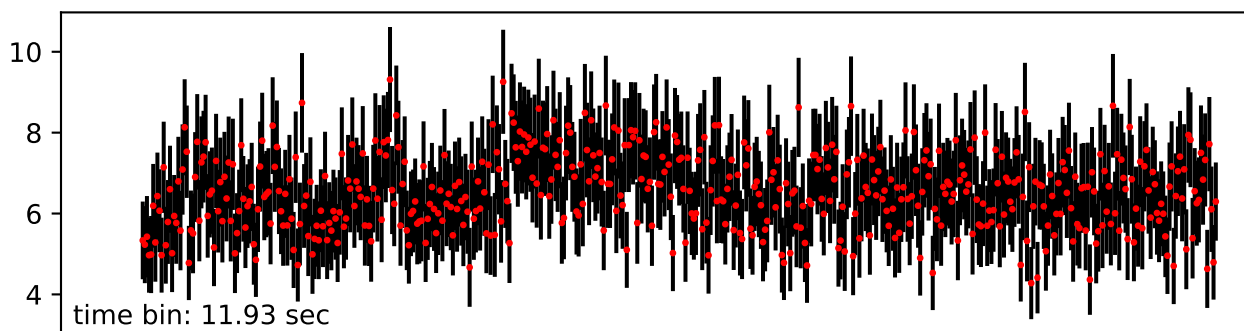

Merged TimeSeries

OBS_ID: 0780240201

EPIC SRCNUM: 1

RA,Dec: 03h32m54.809s -09d27m30.2163s

EPN

EMOS1

EMOS2

RGS1+RGS2