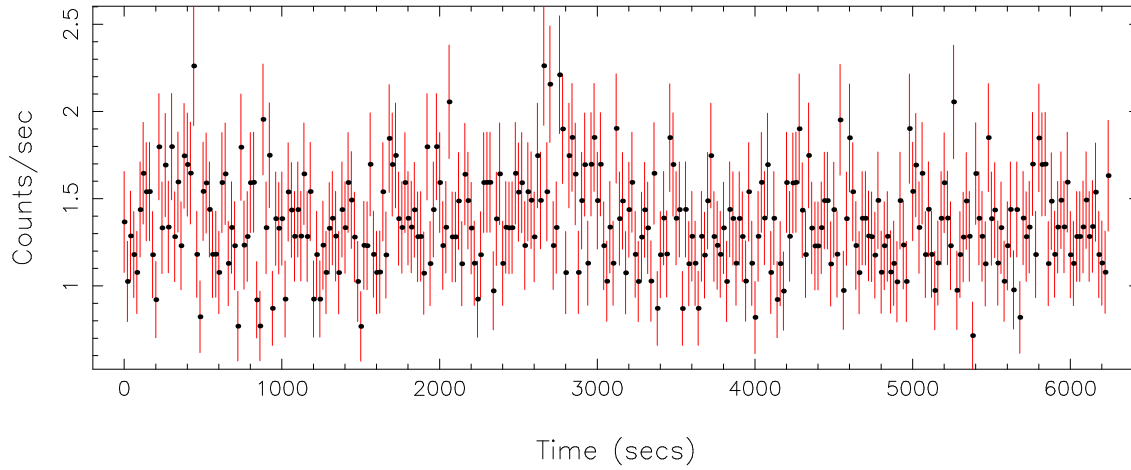

Filename: product/P0780240201M1S001SRCTSR8001.FIT

Obs. ID: 0780240201 (epsilon Erid)

Exp ID: M1S001

Source no.: 1

Source RA\_corr: 3:32:54.80 (J2000)

Source Dec\_corr: -9:27:30.2 (J2000)

Time series bin size: 10 secs

Plotted bin size: 20 secs

Time series start (MJD): 57769.7554518

Background subtracted time series

Mean Rate= 1.36649168

Background time series

Mean Rate=  $4.49076 \times 10^{-3}$

GTI time series (histogram) and fractional exposure values (blue points)