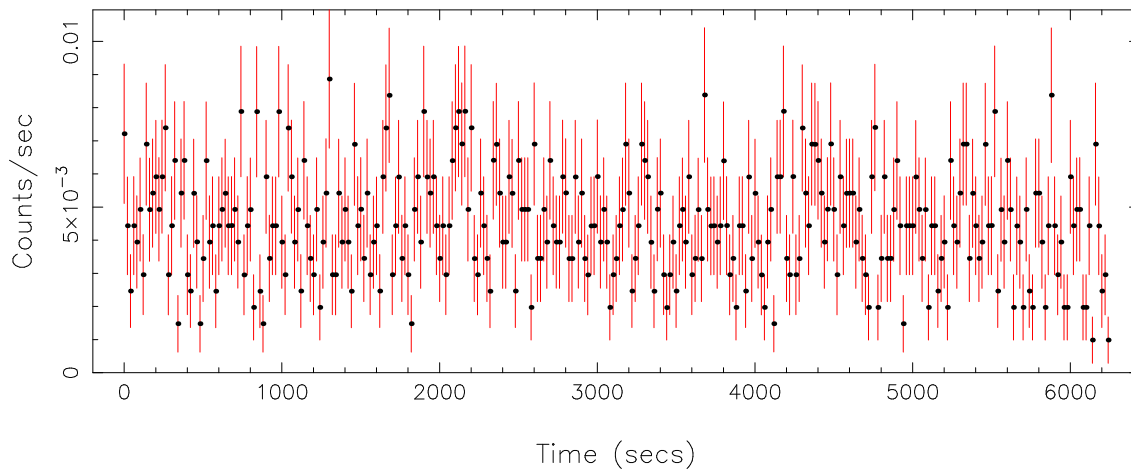

Filename: product/P0780240201M1S001SRCTSR8001.FIT

Obs. ID: 0780240201 (epsilon Erid)

Exp ID: M1S001

Source no.: 1

Source RA\_corr: 3:32:54.80 (J2000)

Source Dec\_corr: -9:27:30.2 (J2000)

Time series bin size: 10 secs

Plotted bin size: 20 secs

Time series start (MJD): 57769.7554518

Background subtracted time series

Mean Rate= 1.36649168

Background time series

Mean Rate=  $4.49076 \times 10^{-3}$

GTI time series (histogram) and fractional exposure values (blue points)