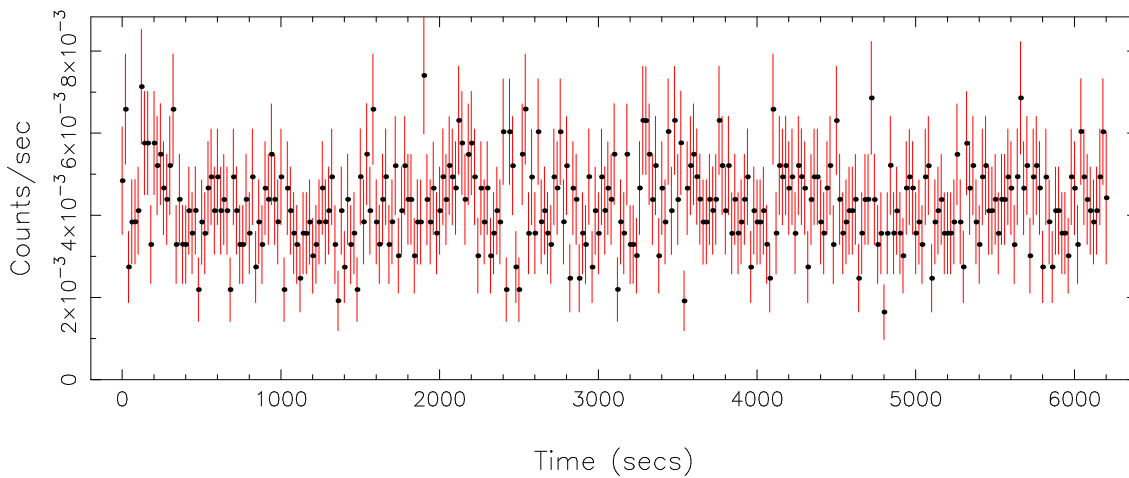

Filename: product/P0780240201M2S002SRCTSR8001.FIT

Obs. ID: 0780240201 (epsilon Erid)

Exp ID: M2S002

Source no.: 1

Source RA\_corr: 3:32:54.80 (J2000)

Source Dec\_corr: -9:27:30.2 (J2000)

Time series bin size: 10 secs

Plotted bin size: 20 secs

Time series start (MJD): 57769.7559615

Background subtracted time series

Mean Rate= 1.38190608

Background time series

Mean Rate=  $4.266 \times 10^{-3}$

GTI time series (histogram) and fractional exposure values (blue points)