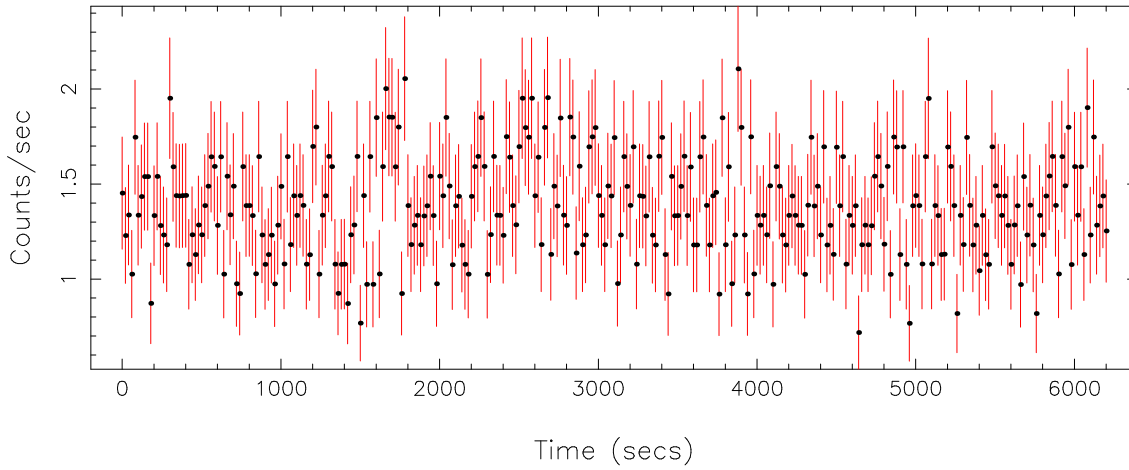

Filename: product/P0780240201M2S002SRCTSR8001.FIT

Obs. ID: 0780240201 (epsilon Erid)

Exp ID: M2S002

Source no.: 1

Source RA\_corr: 3:32:54.80 (J2000)

Source Dec\_corr: -9:27:30.2 (J2000)

Time series bin size: 10 secs

Plotted bin size: 20 secs

Time series start (MJD): 57769.7559615

Background subtracted time series

Mean Rate= 1.38190608

Background time series

Mean Rate=  $4.266 \times 10^{-3}$

GTI time series (histogram) and fractional exposure values (blue points)